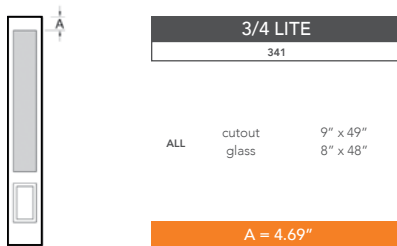

6'8" SLG49 3/4 FOUR PANEL SIDELITE

SIDELITE WIDTHS

NOTE: BY REQUEST, SIDELITE HEIGHT COMES IN VARYING DIMENSIONS TO A MINIMUM OF 79". EXCESS WILL BE TAKEN FROM BOTTOM RAIL. ALL OTHER DIMENSIONS WILL REMAIN THE SAME.

CUTOUTS & GLASS

A = DISTANCE FROM TOP OF SIDELITE TO TOP OF CUTOUT

MATCHING DOORS

DRG49

Available Widths:

- 2' 8"
- 2' 10"
- 3' 0"

Spec Page = 105