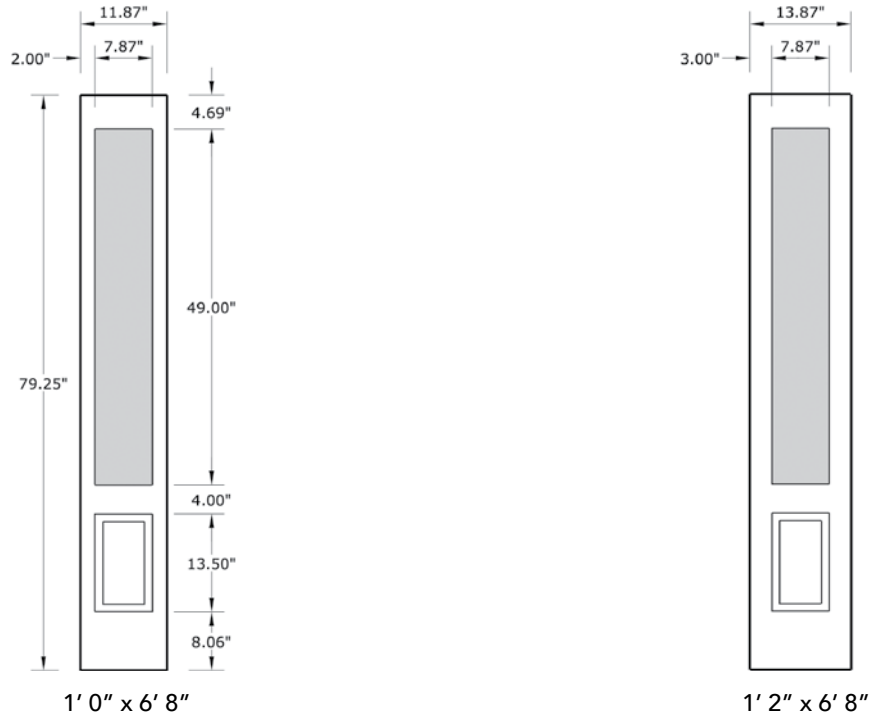

6'8" SLG49 3/4 FOUR PANEL SIDELITE

SIDELITE WIDTHS

NOTE: BY REQUEST, SIDELITE HEIGHT COMES IN VARYING DIMENSIONS TO A MINIMUM OF 79". EXCESS WILL BE TAKEN FROM BOTTOM RAIL. ALL OTHER DIMENSIONS WILL REMAIN THE SAME.

CUTOUTS & GLASS

A = DISTANCE FROM TOP OF SIDELITE TO TOP OF CUTOUT

MATCHING DOORS

DRG49

Available Widths:

- 2' 8"
- 2' 10"
- 3' 0"

Spec Page = 105