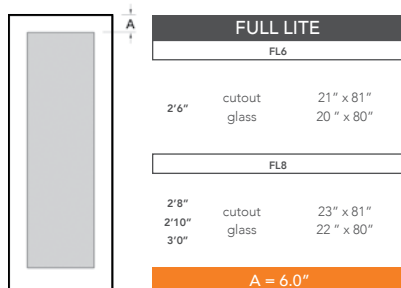

# 8'0" DRG0080 FLUSH DOOR

NOTE: BY REQUEST, DOOR HEIGHT COMES IN VARYING DIMENSIONS TO A MINIMUM OF 95". EXCESS WILL BE TAKEN FROM BOTTOM RAIL. ALL OTHER DIMENSIONS WILL REMAIN THE SAME.

## CUTOUTS & GLASS

A = DISTANCE FROM TOP OF DOOR TO TOP OF CUTOUT