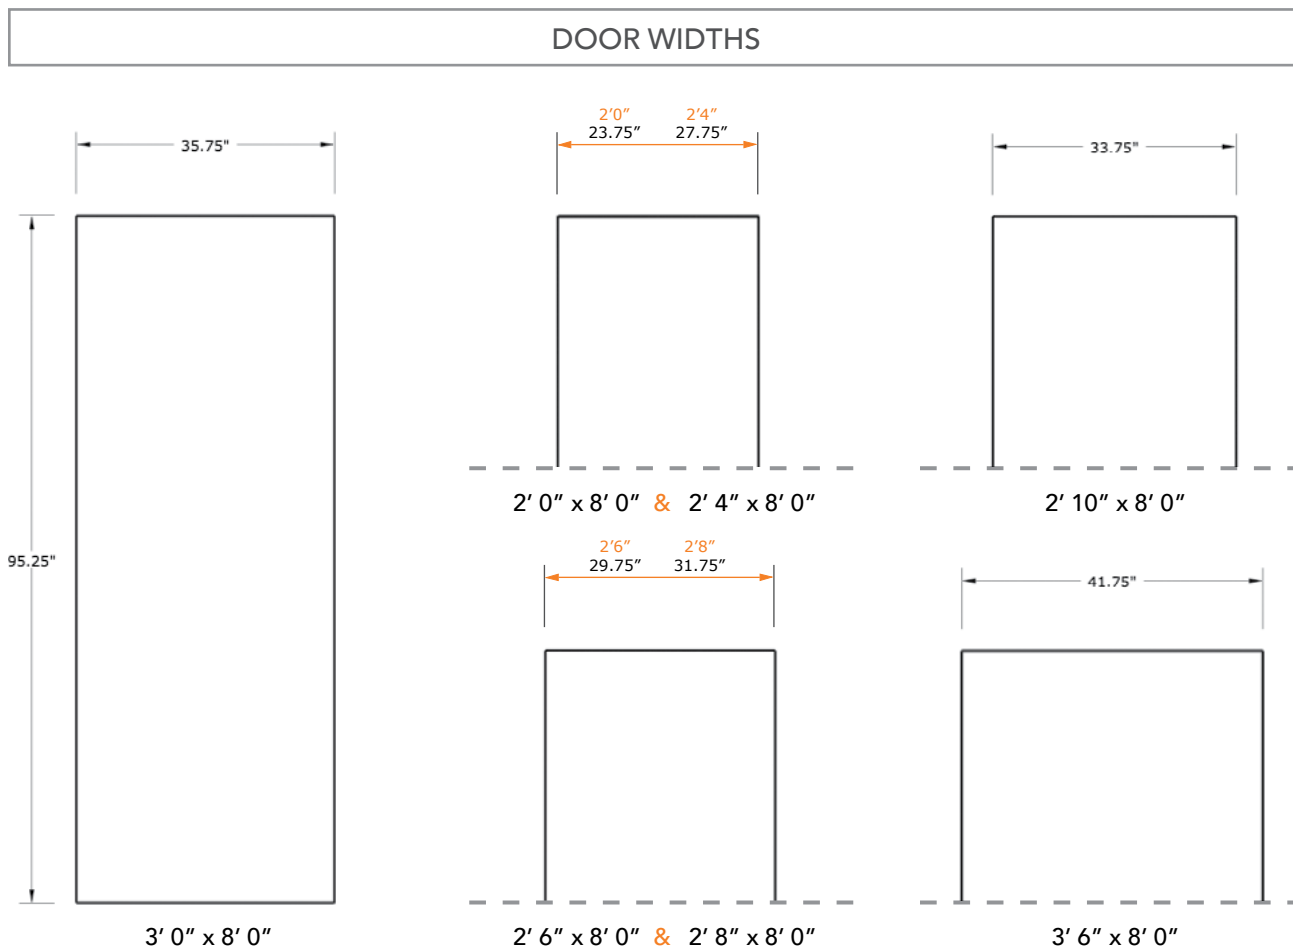

# 8'0" DRG0080 FLUSH DOOR

NOTE: BY REQUEST, DOOR HEIGHT COMES IN VARYING DIMENSIONS TO A MINIMUM OF 95". EXCESS WILL BE TAKEN FROM BOTTOM RAIL. ALL OTHER DIMENSIONS WILL REMAIN THE SAME.

## CUTOUTS & GLASS

A = DISTANCE FROM TOP OF DOOR TO TOP OF CUTOUT

## MATCHING SIDELITES