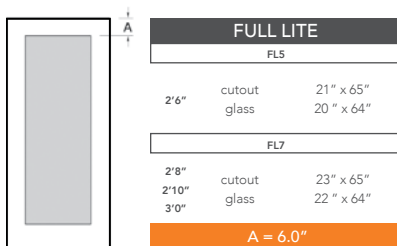

6'8" DRW00 FLUSH DOOR

DOOR WIDTHS

NOTE: BY REQUEST, DOOR HEIGHT COMES IN VARYING DIMENSIONS TO A MINIMUM OF 79". EXCESS WILL BE TAKEN FROM BOTTOM RAIL. ALL OTHER DIMENSIONS WILL REMAIN THE SAME.

CUTOUTS & GLASS

A = DISTANCE FROM TOP OF DOOR TO TOP OF CUTOUT

MATCHING SIDELITES