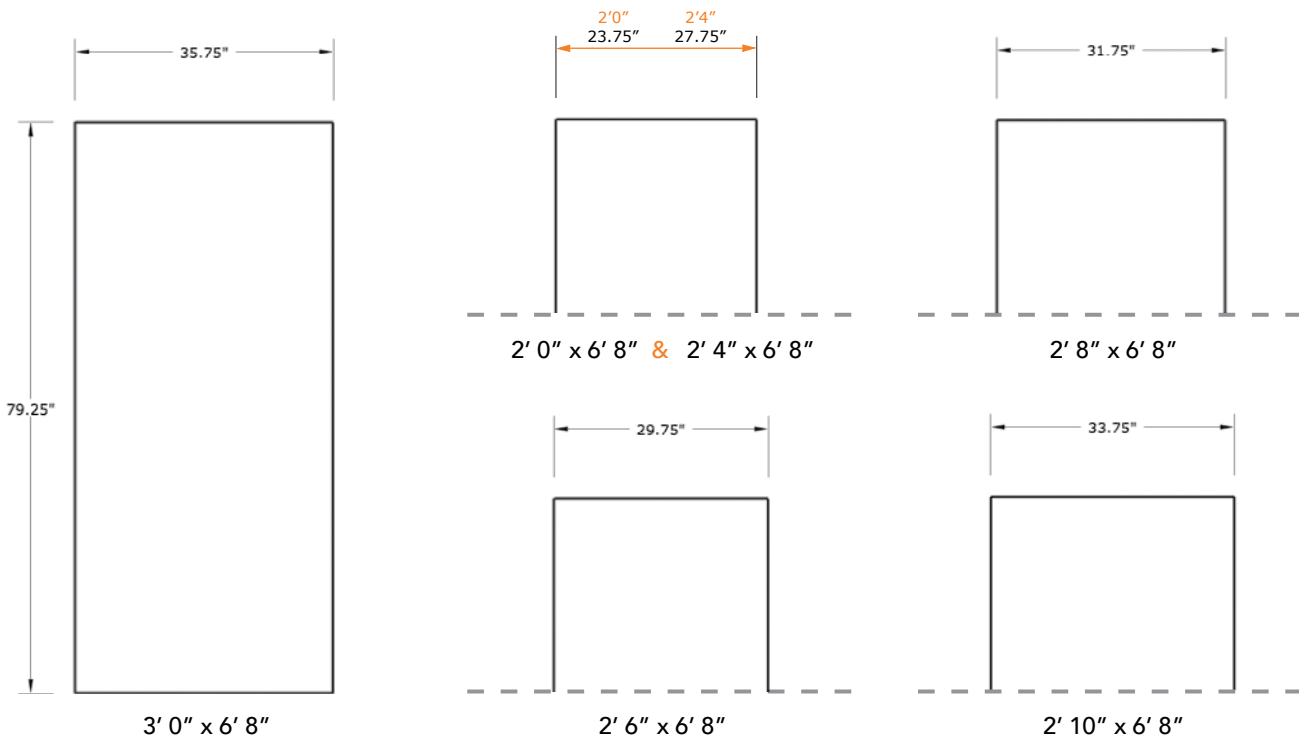

6'8" DRW00 FLUSH DOOR

DOOR WIDTHS

NOTE: BY REQUEST, DOOR HEIGHT COMES IN VARYING DIMENSIONS TO A MINIMUM OF 79". EXCESS WILL BE TAKEN FROM BOTTOM RAIL. ALL OTHER DIMENSIONS WILL REMAIN THE SAME.

CUTOUTS & GLASS

A = DISTANCE FROM TOP OF DOOR TO TOP OF CUTOUT

MATCHING SIDELITES