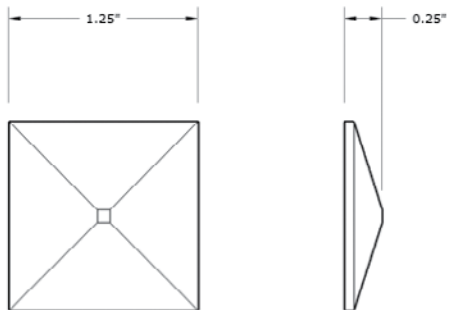

DECORATIVE CLAVOS

ACCESSORY DIMENSIONS

1.50" ACCLP12Q SQUARE CLAVOS

1.25" ACCLP14Q SQUARE CLAVOS

1.50" ACCLP12R ROUND CLAVOS

1.25" ACCLP14R ROUND CLAVOS

ACCESSORY INFO

Pieces in Set: 10
1.50" Square Clavos (x10)

Matching Doors:
Rustic Door Series

ACCESSORY INFO

Pieces in Set: 10
1.25" Square Clavos (x10)

Matching Doors:
Rustic Door Series

ACCESSORY INFO

Pieces in Set: 10
1.50" Round Clavos (x10)

Matching Doors:
Rustic Door Series

ACCESSORY INFO

Pieces in Set: 10
1.25" Round Clavos (x10)

Matching Doors:
Rustic Door Series