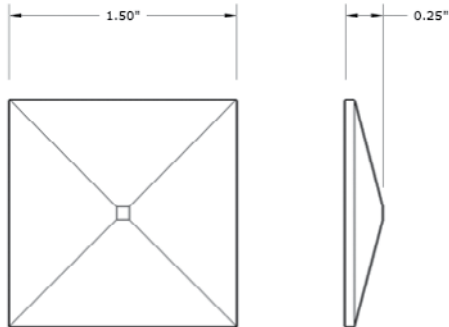

DECORATIVE CLAVOS

ACCESSORY DIMENSIONS

1.50" ACCLP12Q SQUARE CLAVOS

1.25" ACCLP14Q SQUARE CLAVOS

1.50" ACCLP12R ROUND CLAVOS

1.25" ACCLP14R ROUND CLAVOS

ACCESSORY INFO

Pieces in Set: 10
1.50" Square Clavos (x10)

Matching Doors:
Rustic Door Series

ACCESSORY INFO

Pieces in Set: 10
1.25" Square Clavos (x10)

Matching Doors:
Rustic Door Series

ACCESSORY INFO

Pieces in Set: 10
1.50" Round Clavos (x10)

Matching Doors:
Rustic Door Series