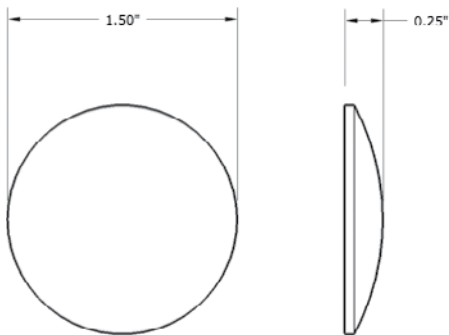

DECORATIVE CLAVOS

ACCESSORY DIMENSIONS

1.50" ACCLP12Q SQUARE CLAVOS

1.25" ACCLP14Q SQUARE CLAVOS

1.50" ACCLP12R ROUND CLAVOS

1.25" ACCLP14R ROUND CLAVOS

ACCESSORY INFO

Pieces in Set: 10
1.50" Square Clavos (x10)

Matching Doors:
Rustic Door Series

ACCESSORY INFO

Pieces in Set: 10
1.25" Square Clavos (x10)

Matching Doors:
Rustic Door Series

ACCESSORY INFO

Pieces in Set: 10
1.50" Round Clavos (x10)

Matching Doors:
Rustic Door Series

ACCESSORY INFO

Pieces in Set: 10
1.25" Round Clavos (x10)

Matching Doors:
Rustic Door Series