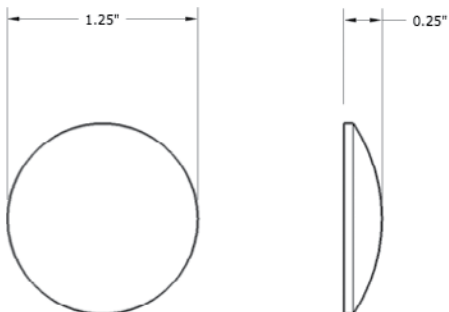

DECORATIVE CLAVOS

ACCESSORY DIMENSIONS

1.50" ACCLP12Q SQUARE CLAVOS

1.25" ACCLP14Q SQUARE CLAVOS

1.50" ACCLP12R ROUND CLAVOS

1.25" ACCLP14R ROUND CLAVOS

ACCESSORY INFO

Pieces in Set: 10
1.50" Square Clavos (x10)

Matching Doors:
Rustic Door Series

ACCESSORY INFO

Pieces in Set: 10
1.25" Square Clavos (x10)

Matching Doors:
Rustic Door Series

ACCESSORY INFO

Pieces in Set: 10
1.50" Round Clavos (x10)

Matching Doors:
Rustic Door Series

ACCESSORY INFO

Pieces in Set: 10
1.25" Round Clavos (x10)

Matching Doors:
Rustic Door Series