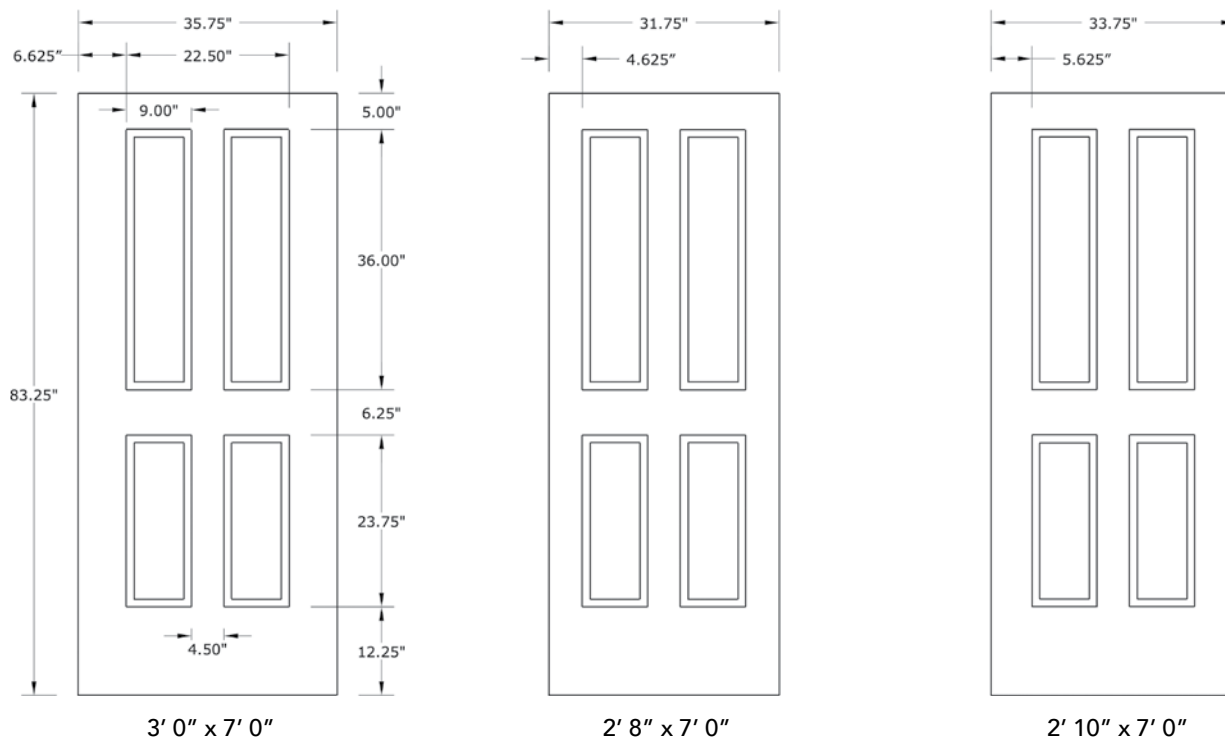

7'0" DRG4170 TRUE FOUR PANEL DOOR

DOOR WIDTHS

NOTE: BY REQUEST, DOOR HEIGHT COMES IN VARYING DIMENSIONS TO A MINIMUM OF 83". EXCESS WILL BE TAKEN FROM BOTTOM RAIL. ALL OTHER DIMENSIONS WILL REMAIN THE SAME.

CUTOUTS & GLASS

A = DISTANCE FROM TOP OF DOOR TO TOP OF CUTOUT

MATCHING SIDELITES