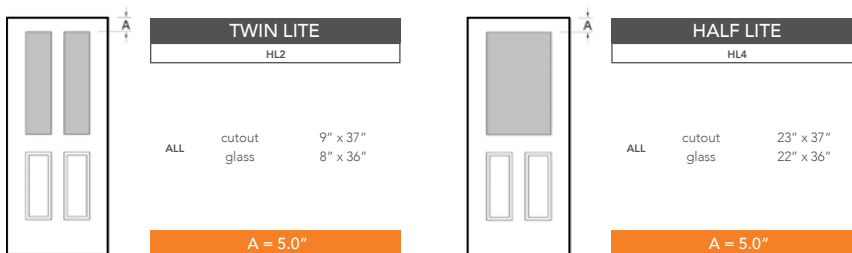

7'0" DRG4170 TRUE FOUR PANEL DOOR

DOOR WIDTHS

NOTE: BY REQUEST, DOOR HEIGHT COMES IN VARYING DIMENSIONS TO A MINIMUM OF 83". EXCESS WILL BE TAKEN FROM BOTTOM RAIL. ALL OTHER DIMENSIONS WILL REMAIN THE SAME.

CUTOUTS & GLASS

A = DISTANCE FROM TOP OF DOOR TO TOP OF CUTOUT

MATCHING SIDELITES