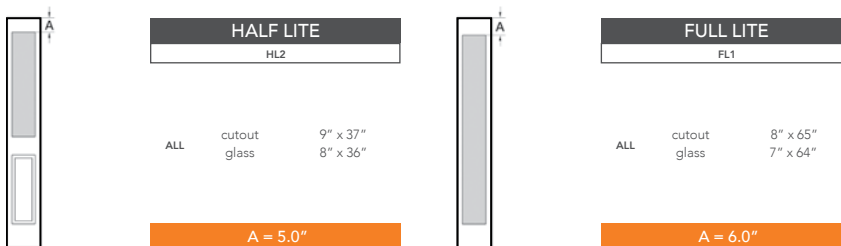

6'8" SLS60 SIX PANEL SIDELITE

SIDELITE WIDTHS

NOTE: BY REQUEST, SIDELITE HEIGHT COMES IN VARYING DIMENSIONS TO A MINIMUM OF 79". EXCESS WILL BE TAKEN FROM BOTTOM RAIL. ALL OTHER DIMENSIONS WILL REMAIN THE SAME.

CUTOUTS & GLASS

A = DISTANCE FROM TOP OF SIDELITE TO TOP OF CUTOUT

MATCHING DOORS