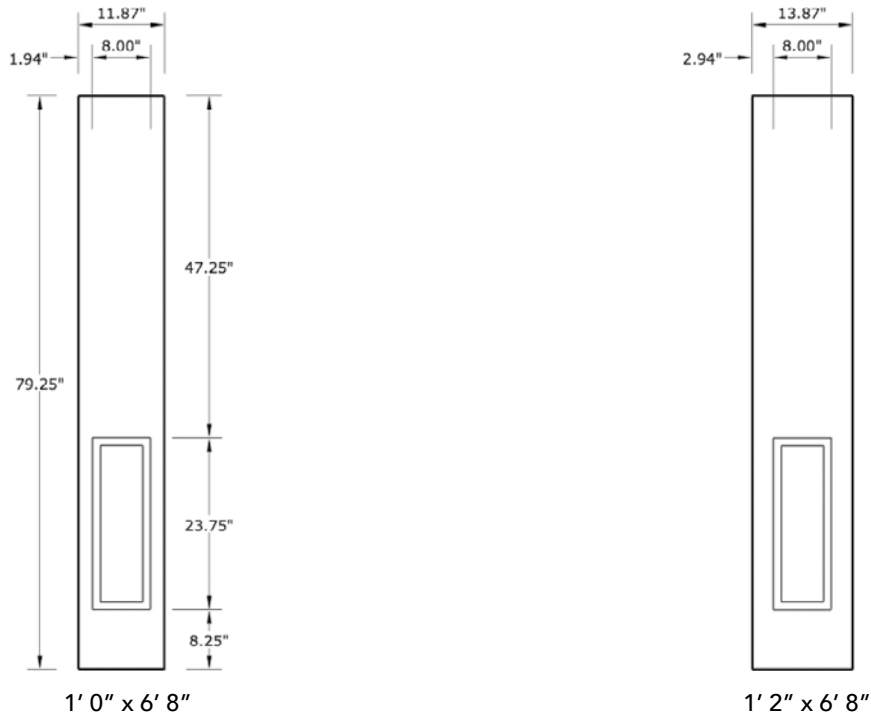

6'8" SLS60 SIX PANEL SIDELITE

SIDELITE WIDTHS

NOTE: BY REQUEST, SIDELITE HEIGHT COMES IN VARYING DIMENSIONS TO A MINIMUM OF 79". EXCESS WILL BE TAKEN FROM BOTTOM RAIL. ALL OTHER DIMENSIONS WILL REMAIN THE SAME.

CUTOUTS & GLASS

A = DISTANCE FROM TOP OF SIDELITE TO TOP OF CUTOUT

MATCHING DOORS