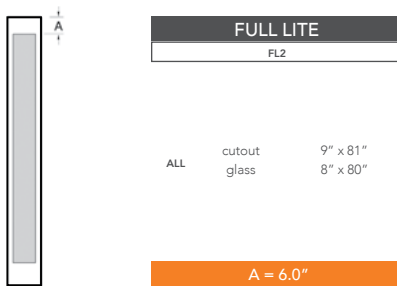

8'0" SLG0080 FLUSH SIDELITE

SIDELITE WIDTHS

NOTE: BY REQUEST, SIDELITE HEIGHT COMES IN VARYING DIMENSIONS TO A MINIMUM OF 95". EXCESS WILL BE TAKEN FROM BOTTOM RAIL. ALL OTHER DIMENSIONS WILL REMAIN THE SAME.

CUTOUTS & GLASS

A = DISTANCE FROM TOP OF SIDELITE TO TOP OF CUTOUT

MATCHING DOORS

DRG0080

Available Widths:

- 2' 0" 2' 10"
- 2' 4" 3' 0"
- 2' 6" 3' 6"
- 2' 8"

Spec Page = 91