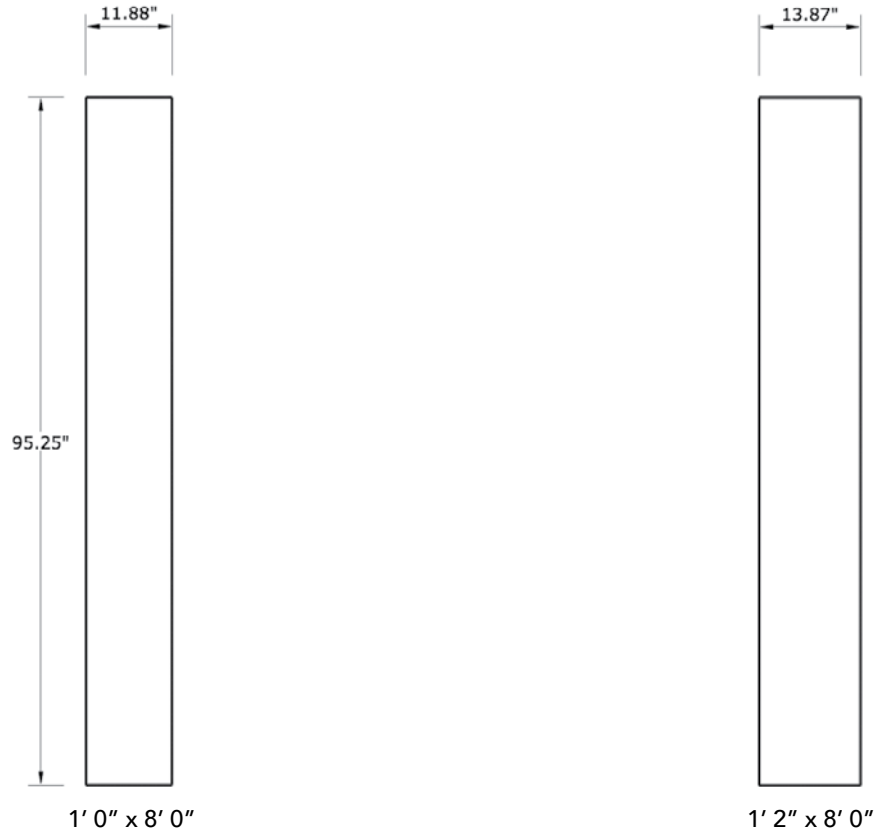

8'0" SLG0080 FLUSH SIDELITE

SIDELITE WIDTHS

NOTE: BY REQUEST, SIDELITE HEIGHT COMES IN VARYING DIMENSIONS TO A MINIMUM OF 95". EXCESS WILL BE TAKEN FROM BOTTOM RAIL. ALL OTHER DIMENSIONS WILL REMAIN THE SAME.

CUTOUTS & GLASS

A = DISTANCE FROM TOP OF SIDELITE TO TOP OF CUTOUT

MATCHING DOORS

DRG0080

Available Widths:

- 2' 0" 2' 10"
- 2' 4" 3' 0"
- 2' 6" 3' 6"
- 2' 8"

Spec Page = 91