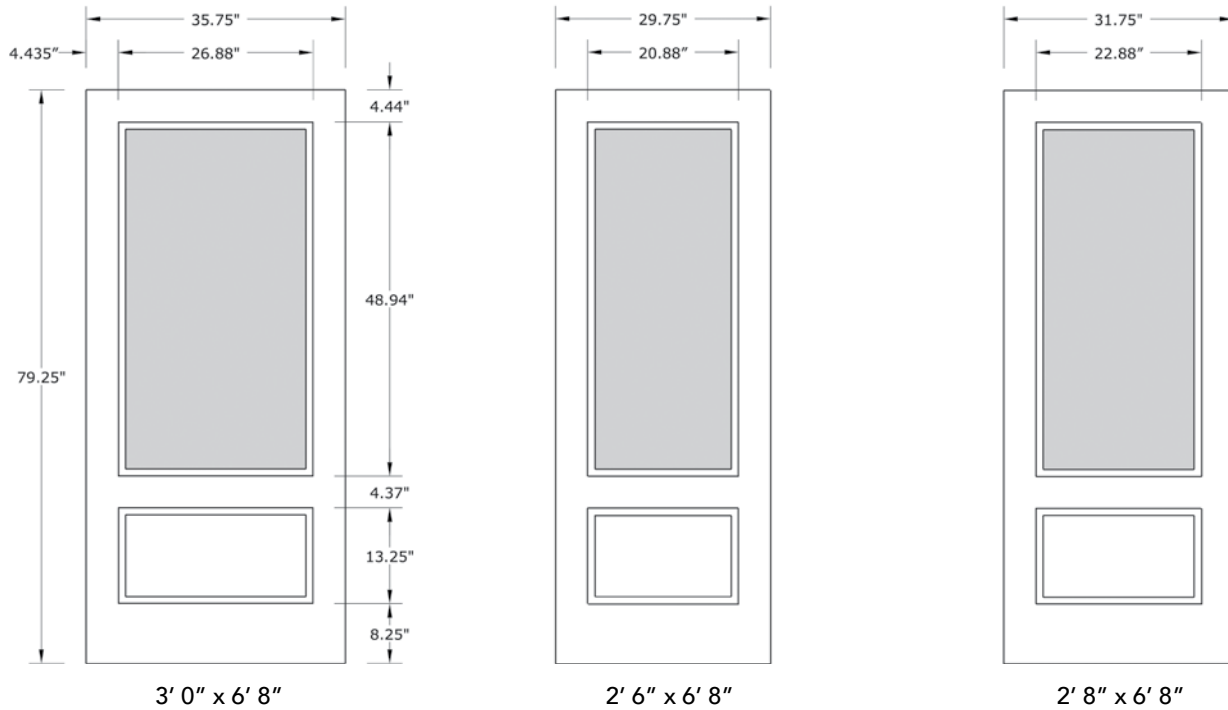

6'8" DRM/DRS13 FLUSH GLAZED 3/4 LITE DOOR

MAHOGANY & SMOOTH

DOOR WIDTHS

NOTE: BY REQUEST, DOOR HEIGHT COMES IN VARYING DIMENSIONS TO A MINIMUM OF 79". EXCESS WILL BE TAKEN FROM BOTTOM RAIL. ALL OTHER DIMENSIONS WILL REMAIN THE SAME.

GLASS & DAYLIGHT OPENING

3/4 LITE		
2'6"	glass daylight	20" x 48" 19 1/4" x 47 1/4"
2'8"	glass daylight	22" x 48" 21 1/4" x 47 1/4"
3'0"	glass daylight	26" x 48" 25 1/4" x 47 1/4"
A = 4.44"		

A = DISTANCE FROM TOP OF DOOR TO TOP OF OPENING

MATCHING SIDELITES

SLM/SLS13

Available Widths:

- 1' 0"
- 1' 2"

Spec Page = 228