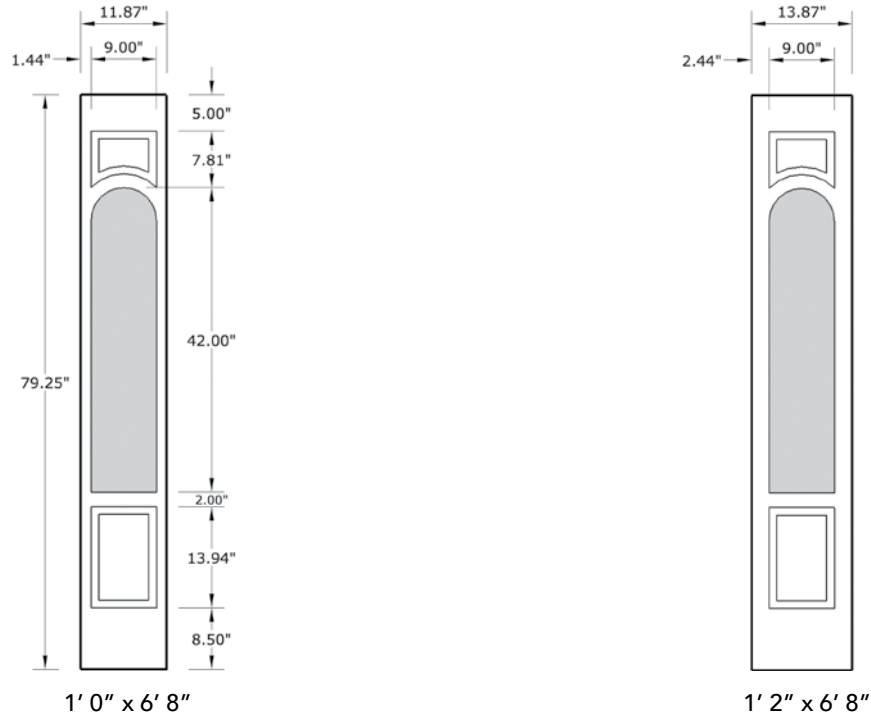

6'8" SLS80 EIGHT PANEL SIDELITE

SIDELITE WIDTHS

NOTE: BY REQUEST, SIDELITE HEIGHT COMES IN VARYING DIMENSIONS TO A MINIMUM OF 79". EXCESS WILL BE TAKEN FROM BOTTOM RAIL. ALL OTHER DIMENSIONS WILL REMAIN THE SAME.

CUTOUTS & GLASS

A = DISTANCE FROM TOP OF SIDELITE TO TOP OF CUTOUT

MATCHING DOORS

DRS80

Available Widths:
3' 0"

Spec Page = 170