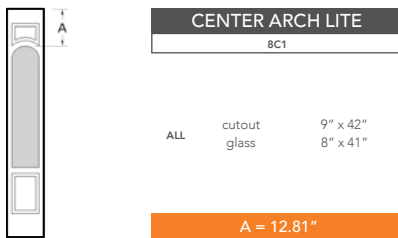

6'8" SLS80 EIGHT PANEL SIDELITE

SIDELITE WIDTHS

NOTE: BY REQUEST, SIDELITE HEIGHT COMES IN VARYING DIMENSIONS TO A MINIMUM OF 79". EXCESS WILL BE TAKEN FROM BOTTOM RAIL. ALL OTHER DIMENSIONS WILL REMAIN THE SAME.

CUTOUTS & GLASS

A = DISTANCE FROM TOP OF SIDELITE TO TOP OF CUTOUT

MATCHING DOORS

DRS80

Available Widths:
3' 0"

Spec Page = 170