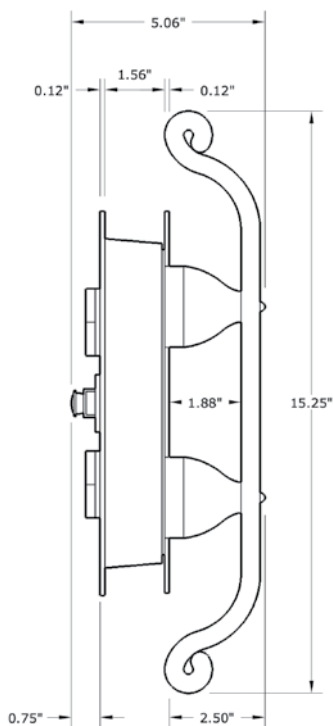

ACCSPKY0910KIT WROUGHT IRON SPEAKEASY KIT

ACCESSORY DIMENSIONS

Handle View

Grill View

Side View

ACCESSORY INFO

Pieces in Set: 3

External Frame - 8 3/4" x 10 1/16"

Internal Frame - 8 1/8" x 10"

Grill - 12" x 15 1/4"

Glass Type:

Clear

Door Cutout:

7" x 9"

Matching Doors:

DRA2A | *Spec Page 46*