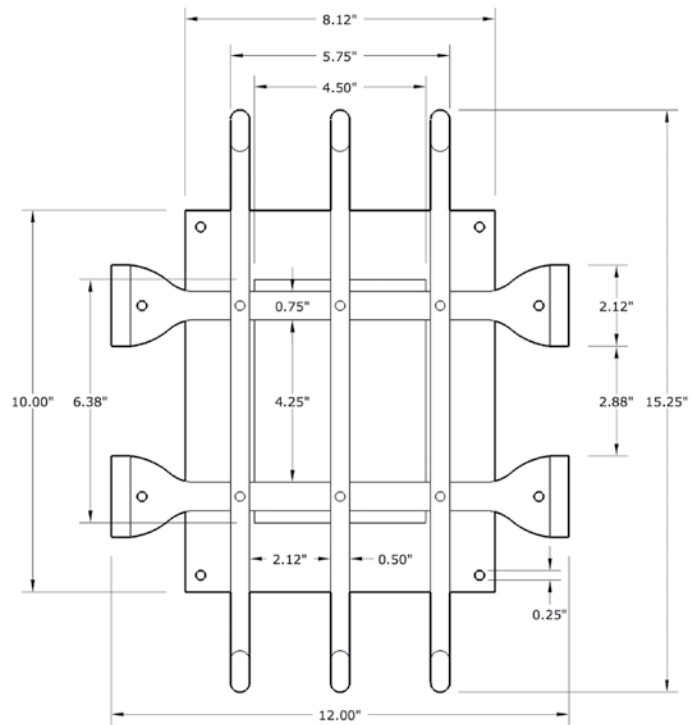

ACCSPKY0910KIT WROUGHT IRON SPEAKEASY KIT

ACCESSORY DIMENSIONS

Handle View

Grill View

Side View

ACCESSORY INFO

Pieces in Set: 3

External Frame - 8 3/4" x 10 1/16"

Internal Frame - 8 1/8" x 10"

Grill - 12" x 15 1/4"

Glass Type:

Clear

Door Cutout:

7" x 9"

Matching Doors:

DRA2A | *Spec Page 46*