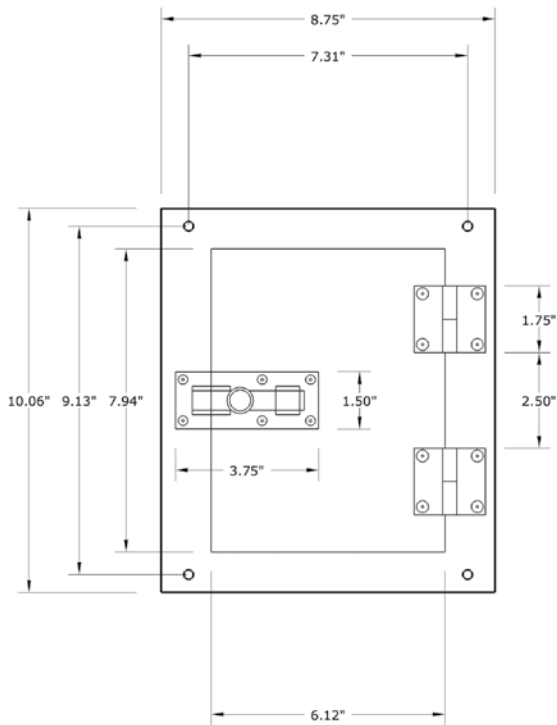

ACCSPKY0910KIT WROUGHT IRON SPEAKEASY KIT

ACCESSORY DIMENSIONS

Handle View

Grill View

Side View

ACCESSORY INFO

Pieces in Set: 3

External Frame - 8 3/4" x 10 1/16"

Internal Frame - 8 1/8" x 10"

Grill - 12" x 15 1/4"

Glass Type:

Clear

Door Cutout:

7" x 9"

Matching Doors:

DRA2A | *Spec Page 46*