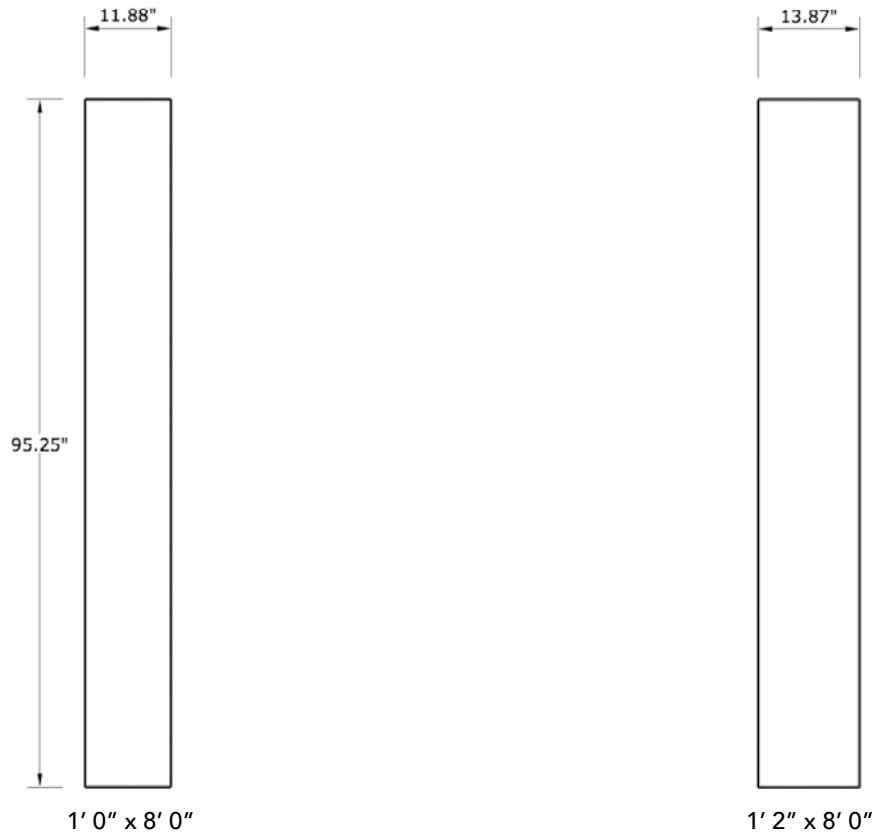

8'0" SLS0080 FLUSH SIDELITE

SIDELITE WIDTHS

NOTE: BY REQUEST, SIDELITE HEIGHT COMES IN VARYING DIMENSIONS TO A MINIMUM OF 95". EXCESS WILL BE TAKEN FROM BOTTOM RAIL. ALL OTHER DIMENSIONS WILL REMAIN THE SAME.

CUTOUTS & GLASS

A = DISTANCE FROM TOP OF SIDELITE TO TOP OF CUTOUT

MATCHING DOORS

DRS0080

Available Widths:

2' 0" 2' 10"
 2' 4" 3' 0"
 2' 6" 3' 6"
 2' 8"

Spec Page = 135