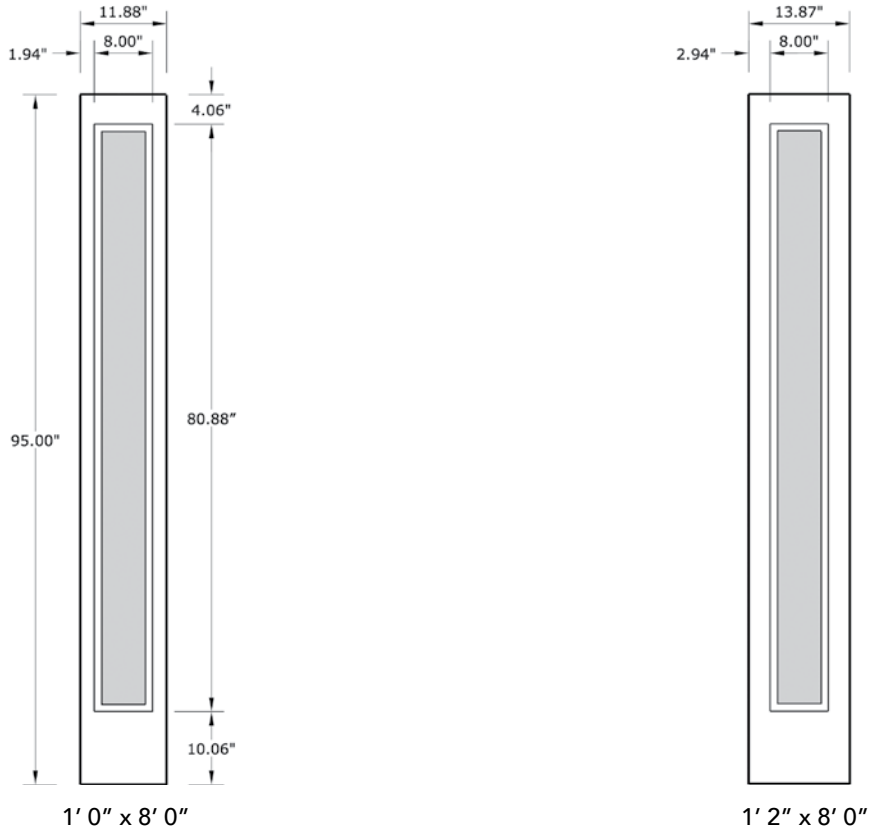

8'0" SLS1Z80X FLUSH GLAZED FULL LITE SIDELITE

SMOOTH SKIN

SIDELITE WIDTHS

NOTE: BY REQUEST, SIDELITE HEIGHT COMES IN VARYING DIMENSIONS TO A MINIMUM OF 95". EXCESS WILL BE TAKEN FROM BOTTOM RAIL. ALL OTHER DIMENSIONS WILL REMAIN THE SAME.

GLASS & DAYLIGHT OPENING

A = DISTANCE FROM TOP OF SIDELITE TO TOP OF OPENING

MATCHING DOORS