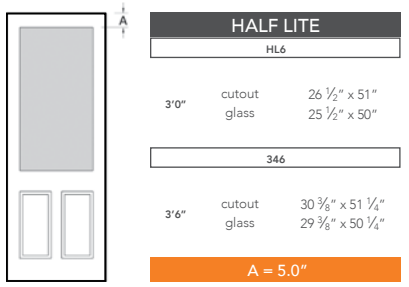

# 8'0" DRG6080 SIX PANEL DOOR

## DOOR WIDTHS

NOTE: BY REQUEST, DOOR HEIGHT COMES IN VARYING DIMENSIONS TO A MINIMUM OF 95". EXCESS WILL BE TAKEN FROM BOTTOM RAIL. ALL OTHER DIMENSIONS WILL REMAIN THE SAME.

## CUTOUTS & GLASS

A = DISTANCE FROM TOP OF DOOR TO TOP OF CUTOUT