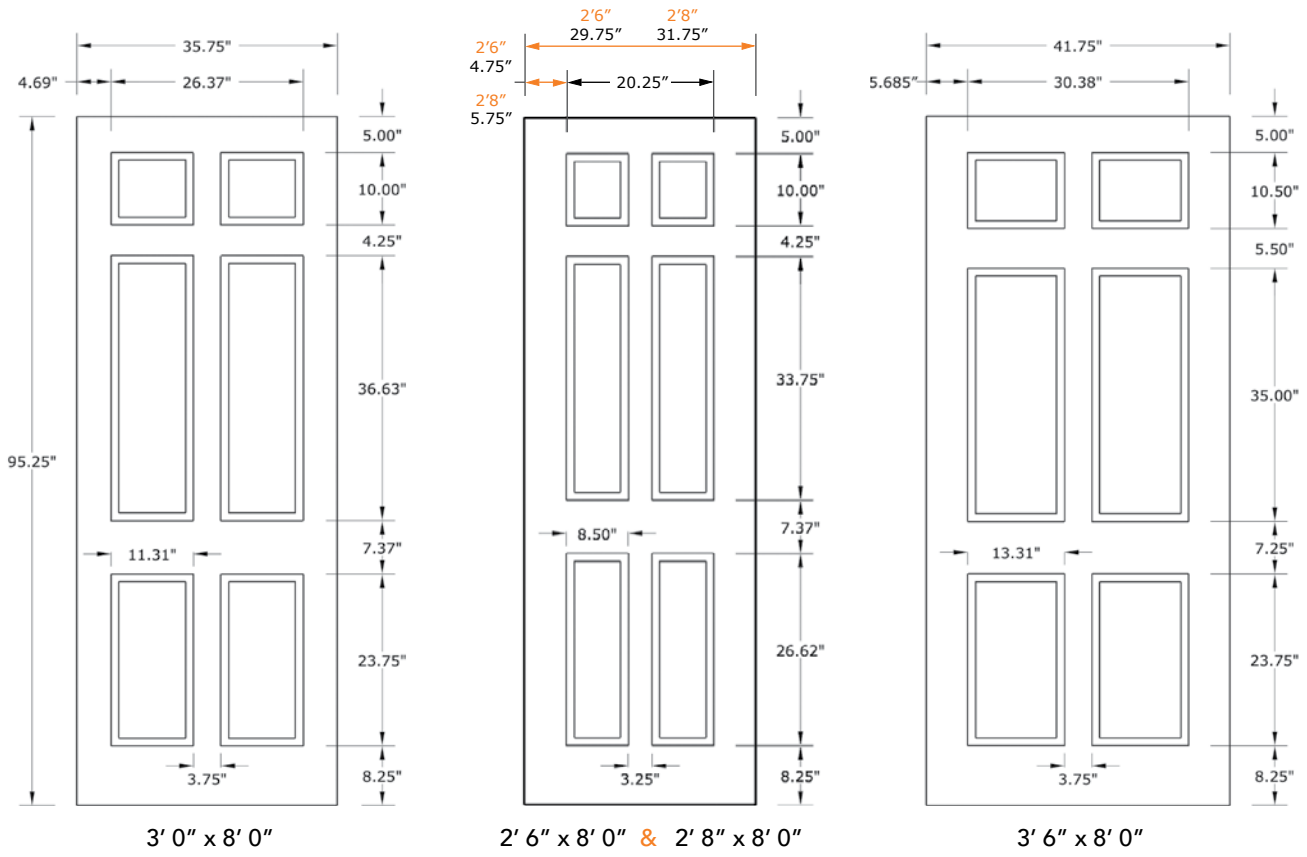

# 8'0" DRG6080 SIX PANEL DOOR

## DOOR WIDTHS

NOTE: BY REQUEST, DOOR HEIGHT COMES IN VARYING DIMENSIONS TO A MINIMUM OF 95". EXCESS WILL BE TAKEN FROM BOTTOM RAIL. ALL OTHER DIMENSIONS WILL REMAIN THE SAME.

## CUTOUTS & GLASS

A = DISTANCE FROM TOP OF DOOR TO TOP OF CUTOUT