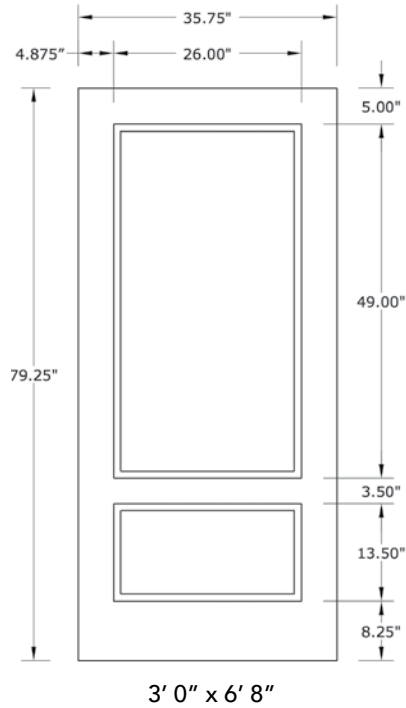

# 6'8" DRG20 3/4 HERITAGE DOOR

## DOOR WIDTHS

NOTE: BY REQUEST, DOOR HEIGHT COMES IN VARYING DIMENSIONS TO A MINIMUM OF 79". EXCESS WILL BE TAKEN FROM BOTTOM RAIL. ALL OTHER DIMENSIONS WILL REMAIN THE SAME.

## CUTOUTS & GLASS

3/4 OVAL LITE		Width	Height
3'0"	cutout	17.835"	40.118"
	glass	16.781"	38.719"

3/4 LITE		Width	Height
3'0"	cutout	26"	49"
	glass	25"	48"

**A = 5.0"**

OVAL IS CENTERED IN PANEL HEIGHT

A = DISTANCE FROM TOP OF DOOR TO TOP OF CUTOUT

## MATCHING SIDELITES

**SLG3E**  
 Available Widths:  
 1' 0"  
 1' 2"

Spec Page = 121