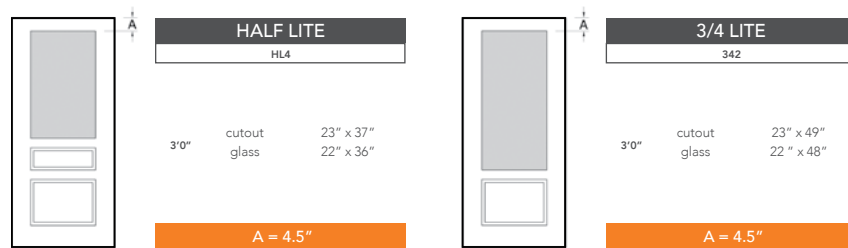

6'8" DRG31 THREE PANEL DOOR

DOOR WIDTHS

NOTE: BY REQUEST, DOOR HEIGHT COMES IN VARYING DIMENSIONS TO A MINIMUM OF 79". EXCESS WILL BE TAKEN FROM BOTTOM RAIL. ALL OTHER DIMENSIONS WILL REMAIN THE SAME.

CUTOUTS & GLASS

A = DISTANCE FROM TOP OF DOOR TO TOP OF CUTOUT