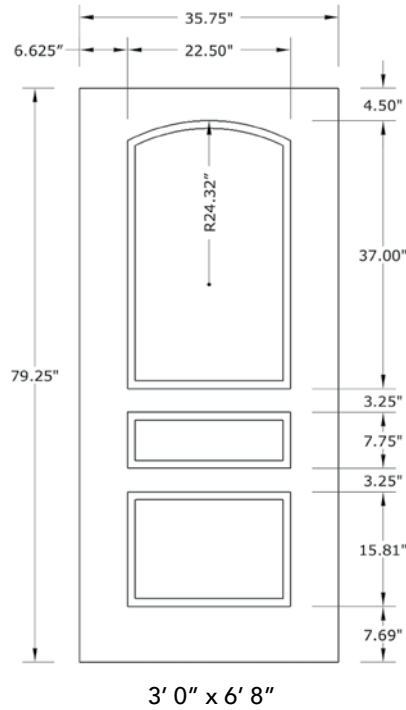

6'8" DRG31 THREE PANEL DOOR

DOOR WIDTHS

NOTE: BY REQUEST, DOOR HEIGHT COMES IN VARYING DIMENSIONS TO A MINIMUM OF 79". EXCESS WILL BE TAKEN FROM BOTTOM RAIL. ALL OTHER DIMENSIONS WILL REMAIN THE SAME.

CUTOUTS & GLASS

A = DISTANCE FROM TOP OF DOOR TO TOP OF CUTOUT