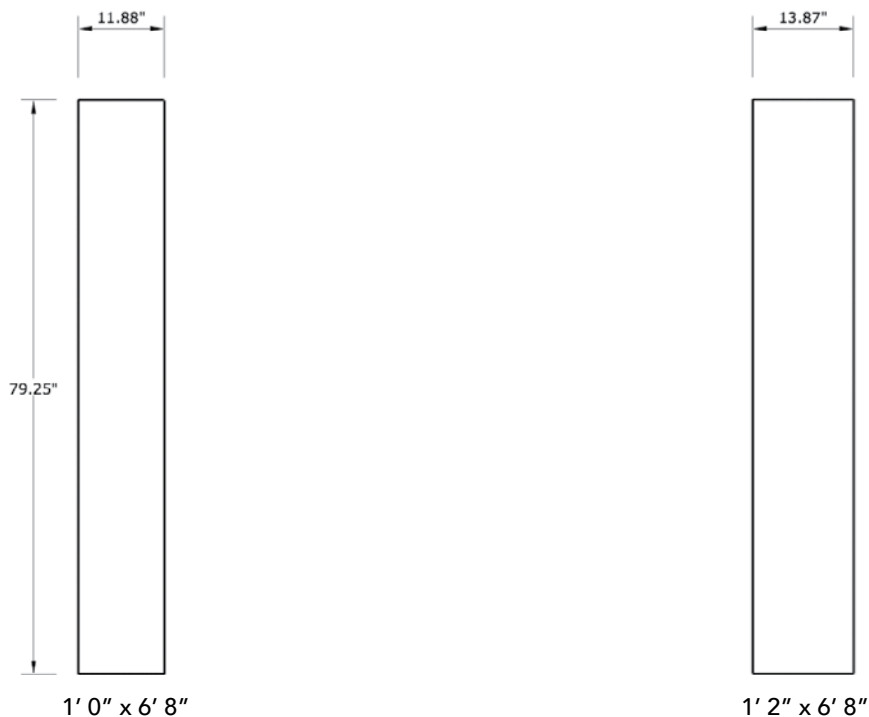

6'8" SLS00 FLUSH SIDELITE

SIDELITE WIDTHS

NOTE: BY REQUEST, SIDELITE HEIGHT COMES IN VARYING DIMENSIONS TO A MINIMUM OF 79". EXCESS WILL BE TAKEN FROM BOTTOM RAIL. ALL OTHER DIMENSIONS WILL REMAIN THE SAME.

CUTOUTS & GLASS

A = DISTANCE FROM TOP OF SIDELITE TO TOP OF CUTOUT

MATCHING DOORS