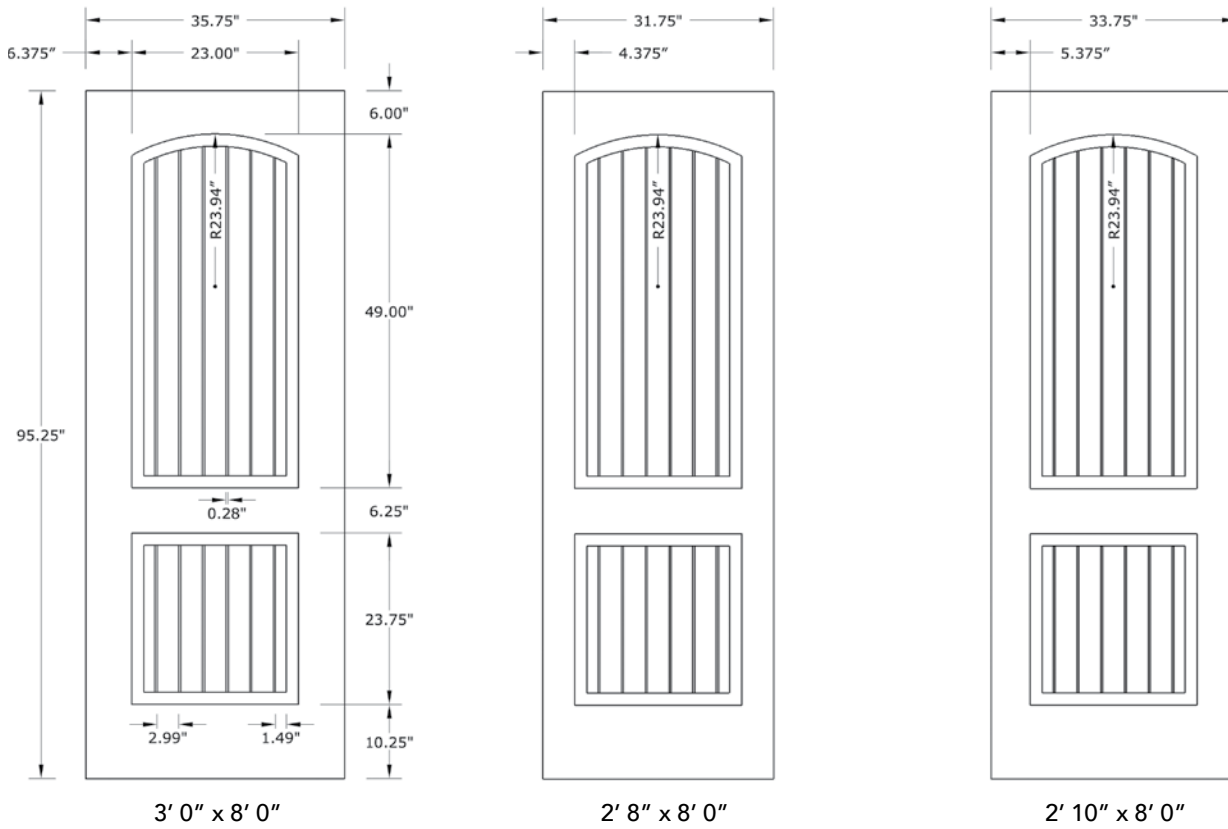

8'0" DRS2G80 COTTAGE TWO PANEL DOOR

DOOR WIDTHS

NOTE: BY REQUEST, DOOR HEIGHT COMES IN VARYING DIMENSIONS TO A MINIMUM OF 95". EXCESS WILL BE TAKEN FROM BOTTOM RAIL. ALL OTHER DIMENSIONS WILL REMAIN THE SAME.

CUTOUTS & GLASS

A = DISTANCE FROM TOP OF DOOR TO TOP OF CUTOUT