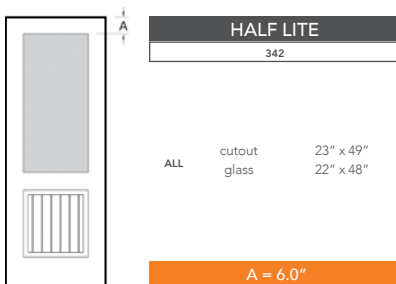

8'0" DRS2G80 COTTAGE TWO PANEL DOOR

DOOR WIDTHS

NOTE: BY REQUEST, DOOR HEIGHT COMES IN VARYING DIMENSIONS TO A MINIMUM OF 95". EXCESS WILL BE TAKEN FROM BOTTOM RAIL. ALL OTHER DIMENSIONS WILL REMAIN THE SAME.

CUTOUTS & GLASS

A = DISTANCE FROM TOP OF DOOR TO TOP OF CUTOUT