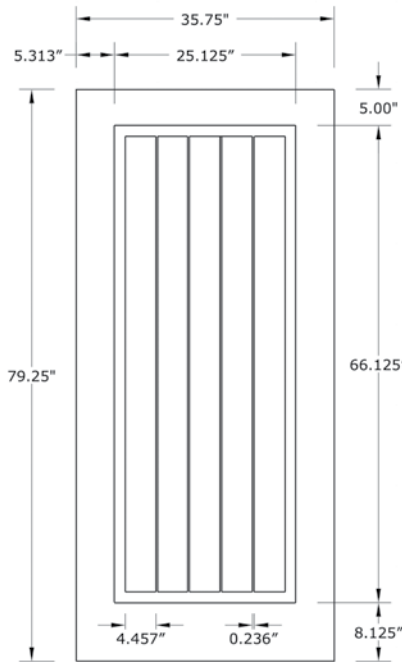

# 6'8" DRA1P ONE PANEL DOOR

SQUARE PLANK & SQUARE TOP

DOOR WIDTHS

3' 0" x 6' 8"

NOTE: BY REQUEST, DOOR HEIGHT COMES IN VARYING DIMENSIONS TO A MINIMUM OF 79". EXCESS WILL BE TAKEN FROM BOTTOM RAIL. ALL OTHER DIMENSIONS WILL REMAIN THE SAME.