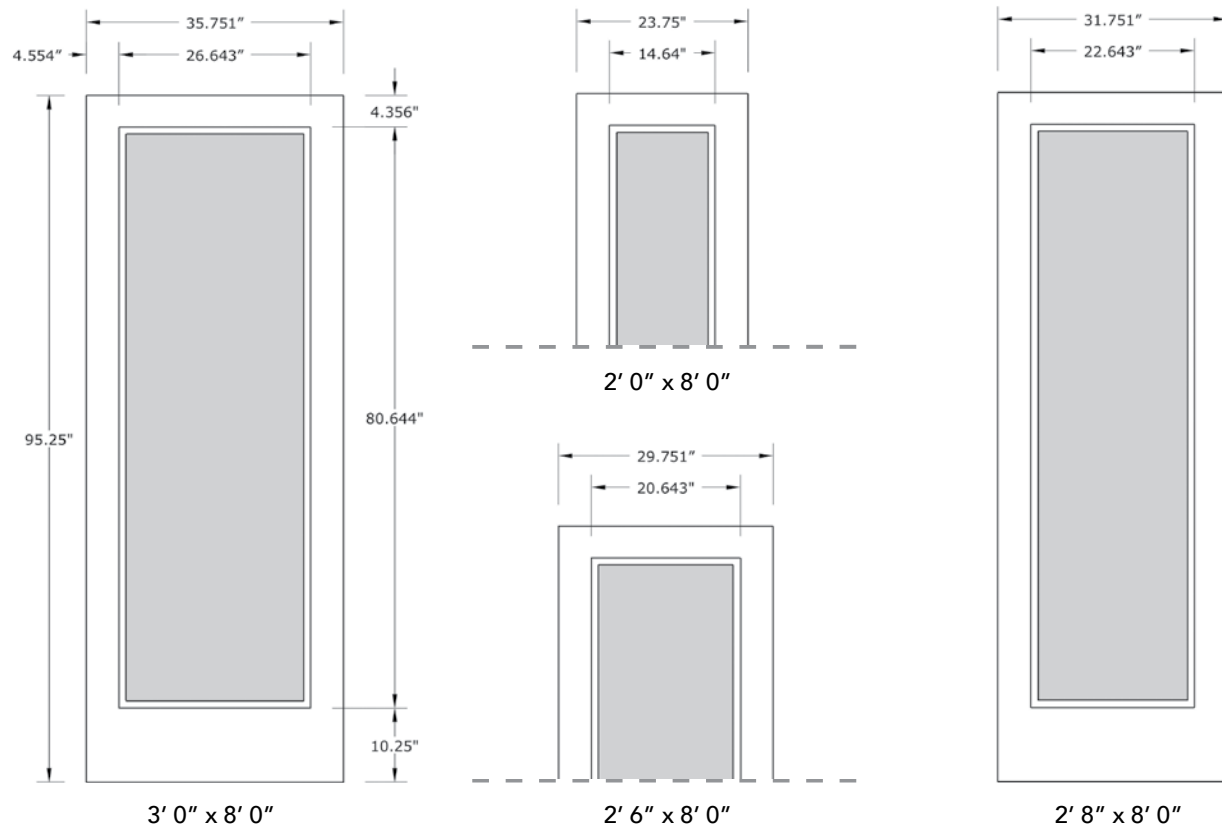

# 8'0" DRS/F1D80L\* DIRECT GLAZED FULL LITE DOOR

SMOOTH &amp; FIR

## DOOR WIDTHS

NOTE: BY REQUEST, DOOR HEIGHT COMES IN VARYING DIMENSIONS TO A MINIMUM OF 95". EXCESS WILL BE TAKEN FROM BOTTOM RAIL. ALL OTHER DIMENSIONS WILL REMAIN THE SAME.

## GLASS & DAYLIGHT OPENING

FULL LITE						
	2'0"	glass	14" x 80"	3'0"	glass	26" x 80"
		daylight	12 13/16" x 78 13/16"		daylight	24 13/16" x 78 13/16"
	2'6"	glass	20" x 80"			
	daylight	18 13/16" x 78 13/16"				
2'8"	glass	22" x 80"				
	daylight	20 13/16" x 78 13/16"				
					GLASS THICKNESS - 3/4"	
					(ALL SIZES)	
					A = 4.356"	

A = DISTANCE FROM TOP OF DOOR TO TOP OF OPENING

\* COMING SOON, PLEASE CALL FOR AVAILABILITY.