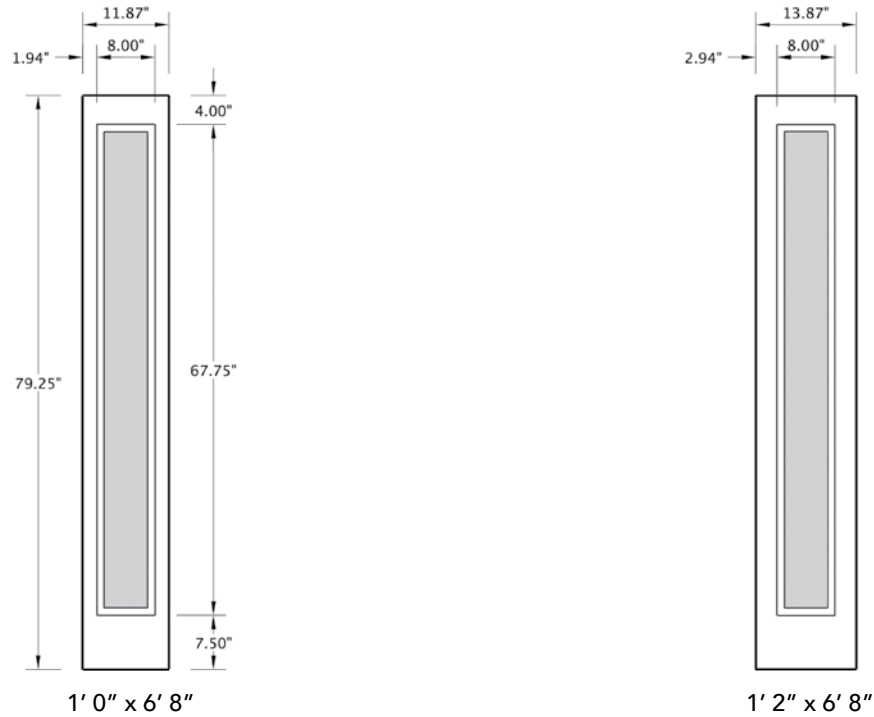

6'8" SLG/SLS10 FLUSH GLAZED FULL LITE SIDELITE

OAK & SMOOTH

SIDELITE WIDTHS

NOTE: BY REQUEST, SIDELITE HEIGHT COMES IN VARYING DIMENSIONS TO A MINIMUM OF 79". EXCESS WILL BE TAKEN FROM BOTTOM RAIL. ALL OTHER DIMENSIONS WILL REMAIN THE SAME.

GLASS & DAYLIGHT OPENING

A = DISTANCE FROM TOP OF SIDELITE TO TOP OF OPENING

MATCHING DOORS