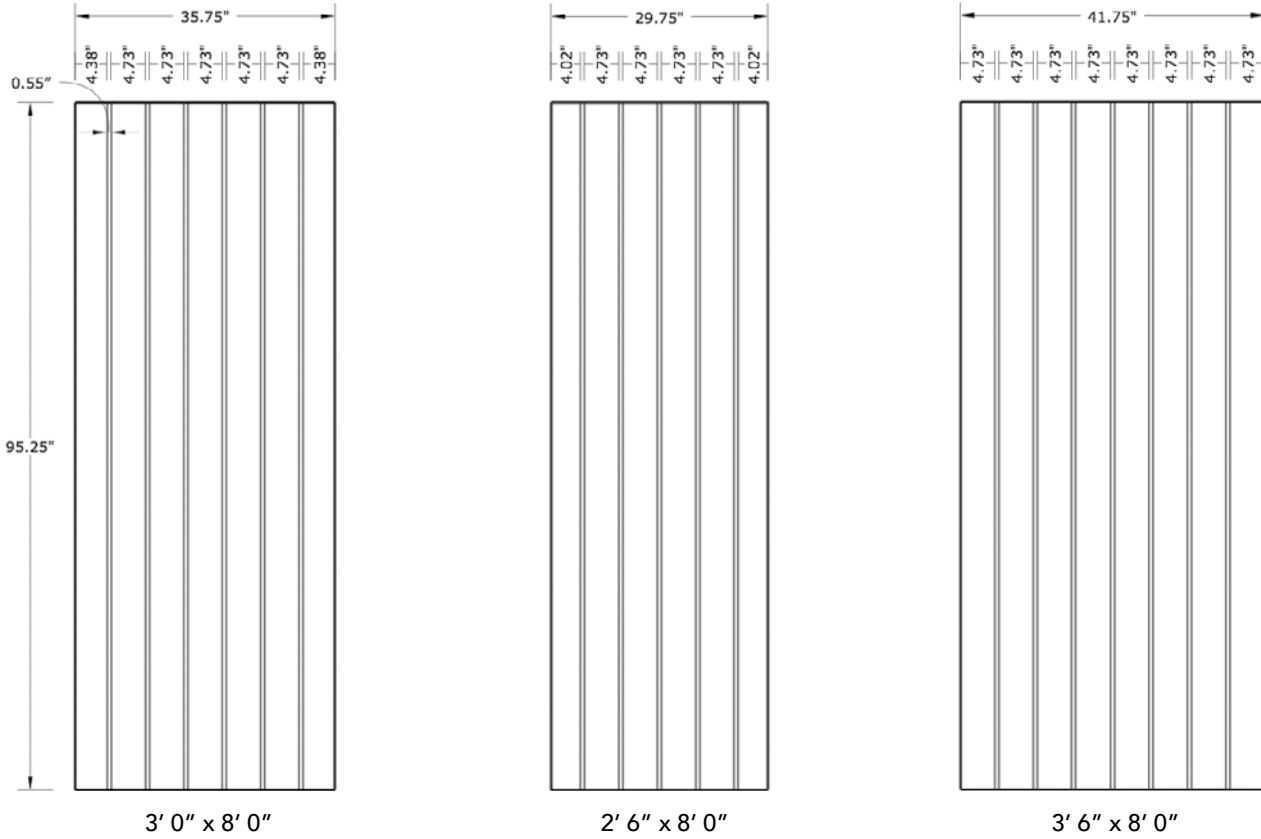

8'0" DRATP80 TRUE PLANK DOOR

SQUARE TOP

DOOR WIDTHS

NOTE: BY REQUEST, DOOR HEIGHT COMES IN VARYING DIMENSIONS TO A MINIMUM OF 95". EXCESS WILL BE TAKEN FROM BOTTOM RAIL. ALL OTHER DIMENSIONS WILL REMAIN THE SAME.