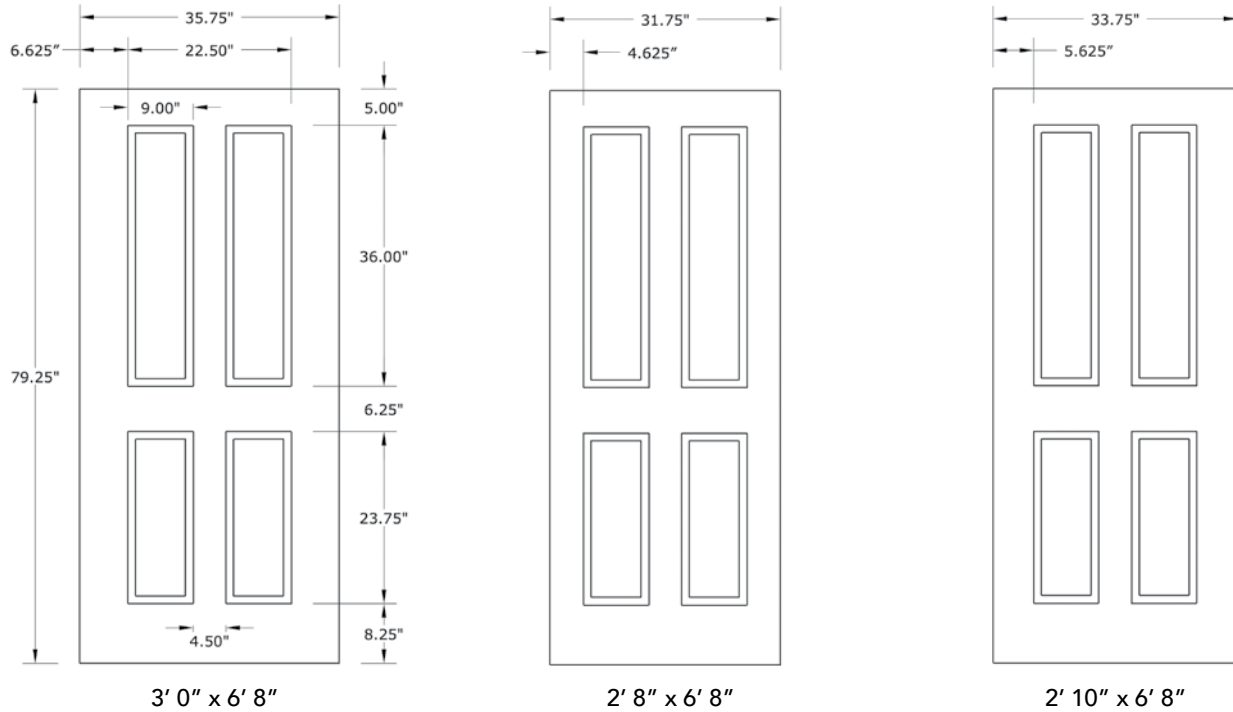

6'8" DRS41 TRUE FOUR PANEL DOOR

DOOR WIDTHS

NOTE: BY REQUEST, DOOR HEIGHT COMES IN VARYING DIMENSIONS TO A MINIMUM OF 79". EXCESS WILL BE TAKEN FROM BOTTOM RAIL. ALL OTHER DIMENSIONS WILL REMAIN THE SAME.

CUTOUTS & GLASS

A = DISTANCE FROM TOP OF DOOR TO TOP OF CUTOUT

MATCHING SIDELITES

Spec Page = 185