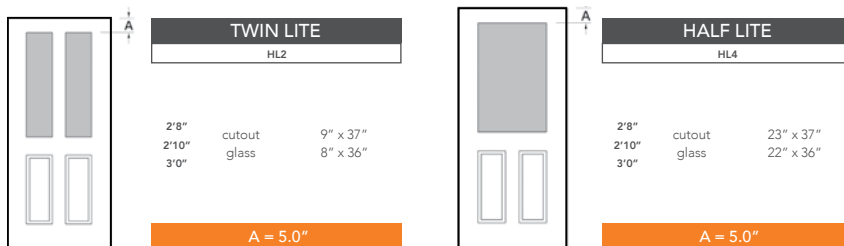

6'8" DRS41 TRUE FOUR PANEL DOOR

DOOR WIDTHS

NOTE: BY REQUEST, DOOR HEIGHT COMES IN VARYING DIMENSIONS TO A MINIMUM OF 79". EXCESS WILL BE TAKEN FROM BOTTOM RAIL. ALL OTHER DIMENSIONS WILL REMAIN THE SAME.

CUTOUTS & GLASS

A = DISTANCE FROM TOP OF DOOR TO TOP OF CUTOUT

MATCHING SIDELITES

Spec Page = 185