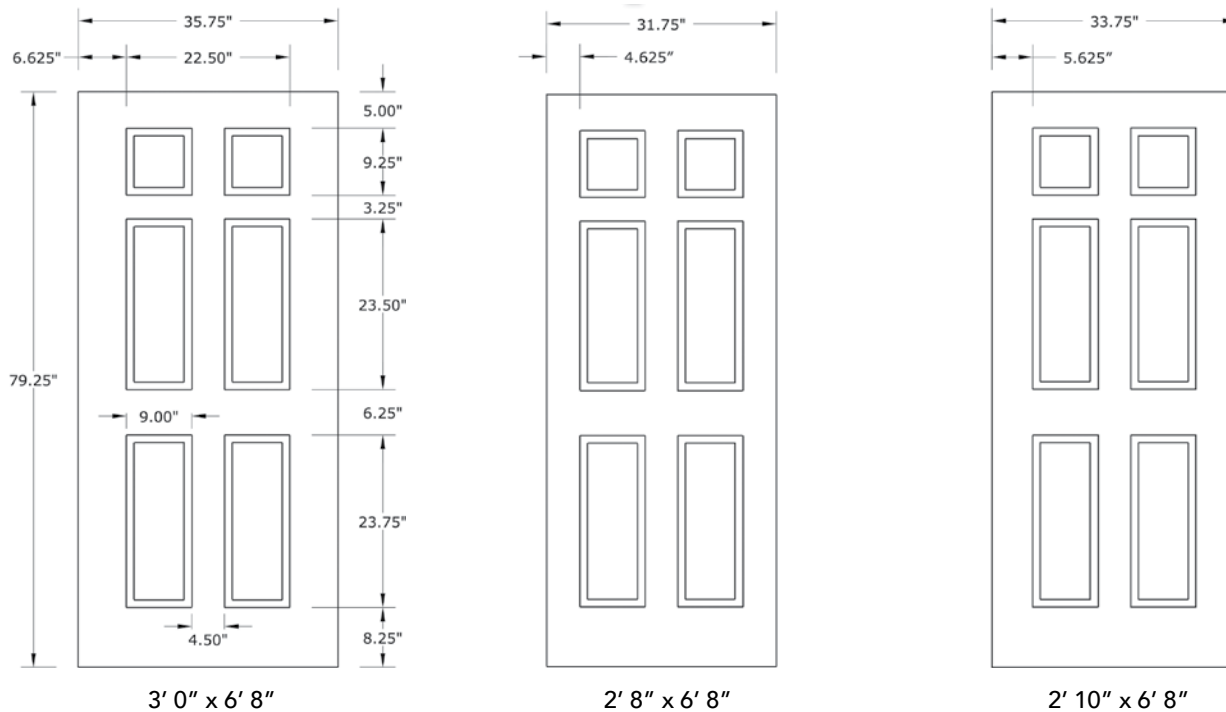

6'8" DRG63 TRUE SIX PANEL NARROW DOOR

DOOR WIDTHS

NOTE: BY REQUEST, DOOR HEIGHT COMES IN VARYING DIMENSIONS TO A MINIMUM OF 79". EXCESS WILL BE TAKEN FROM BOTTOM RAIL. ALL OTHER DIMENSIONS WILL REMAIN THE SAME.

CUTOUTS & GLASS

A = DISTANCE FROM TOP OF DOOR TO TOP OF CUTOUT

MATCHING SIDELITES