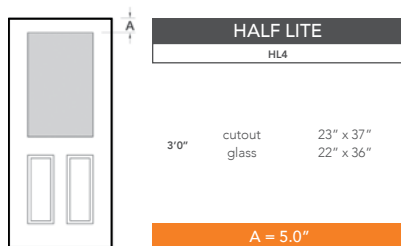

6'8" DRG63 TRUE SIX PANEL NARROW DOOR

DOOR WIDTHS

NOTE: BY REQUEST, DOOR HEIGHT COMES IN VARYING DIMENSIONS TO A MINIMUM OF 79". EXCESS WILL BE TAKEN FROM BOTTOM RAIL. ALL OTHER DIMENSIONS WILL REMAIN THE SAME.

CUTOUTS & GLASS

A = DISTANCE FROM TOP OF DOOR TO TOP OF CUTOUT

MATCHING SIDELITES