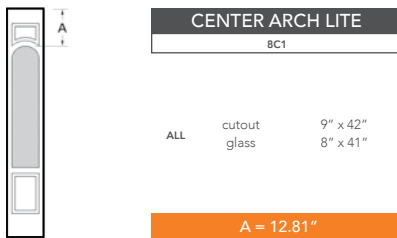

6'8" SLG80 EIGHT PANEL SIDELITE

SIDELITE WIDTHS

NOTE: BY REQUEST, SIDELITE HEIGHT COMES IN VARYING DIMENSIONS TO A MINIMUM OF 79". EXCESS WILL BE TAKEN FROM BOTTOM RAIL. ALL OTHER DIMENSIONS WILL REMAIN THE SAME.

CUTOUTS & GLASS

A = DISTANCE FROM TOP OF SIDELITE TO TOP OF CUTOUT

MATCHING DOORS

DRG80

Available Widths:
3' 0"

Spec Page = 114