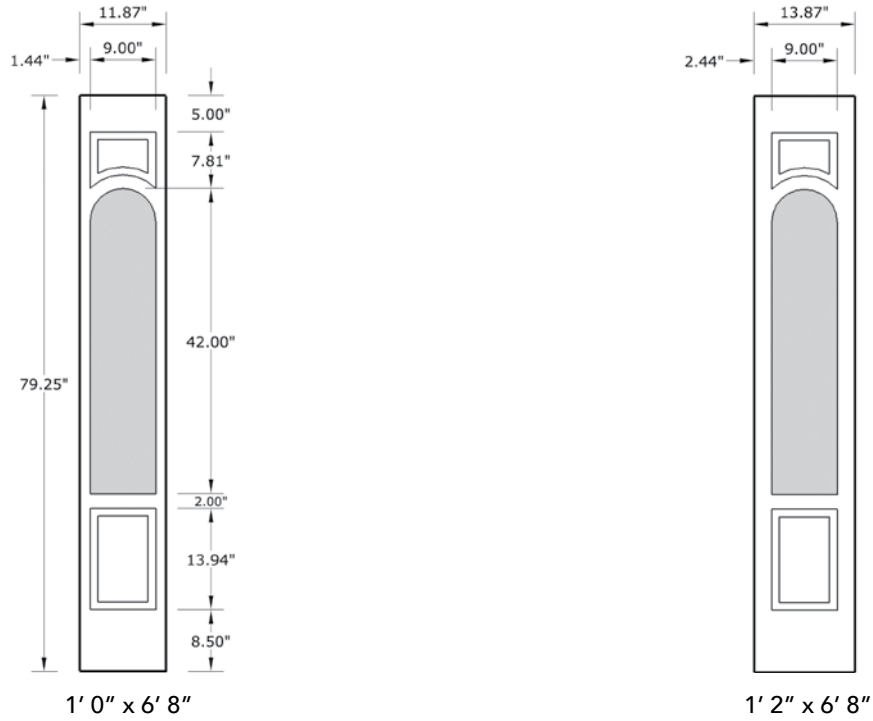

6'8" SLG80 EIGHT PANEL SIDELITE

SIDELITE WIDTHS

NOTE: BY REQUEST, SIDELITE HEIGHT COMES IN VARYING DIMENSIONS TO A MINIMUM OF 79". EXCESS WILL BE TAKEN FROM BOTTOM RAIL. ALL OTHER DIMENSIONS WILL REMAIN THE SAME.

CUTOUTS & GLASS

A = DISTANCE FROM TOP OF SIDELITE TO TOP OF CUTOUT

MATCHING DOORS

DRG80

Available Widths:
3' 0"

Spec Page = 114