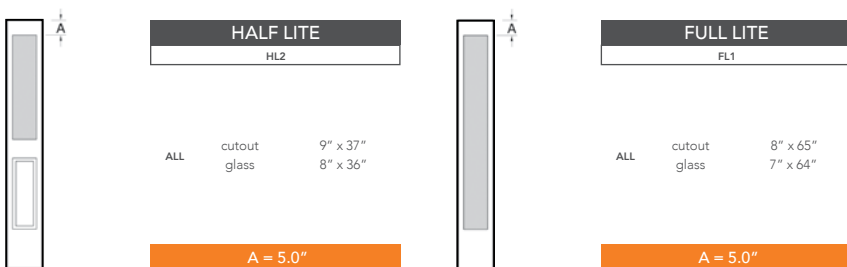

7'0" SLG6170 SIX PANEL UTILITY SIDELITE

SIDELITE WIDTHS

NOTE: BY REQUEST, SIDELITE HEIGHT COMES IN VARYING DIMENSIONS TO A MINIMUM OF 83". EXCESS WILL BE TAKEN FROM BOTTOM RAIL. ALL OTHER DIMENSIONS WILL REMAIN THE SAME.

CUTOUTS & GLASS

A = DISTANCE FROM TOP OF SIDELITE TO TOP OF CUTOUT

MATCHING DOORS

DRG6170
Available Widths:
 2' 8"
 2' 10"
 3' 0"

Spec Page = 111