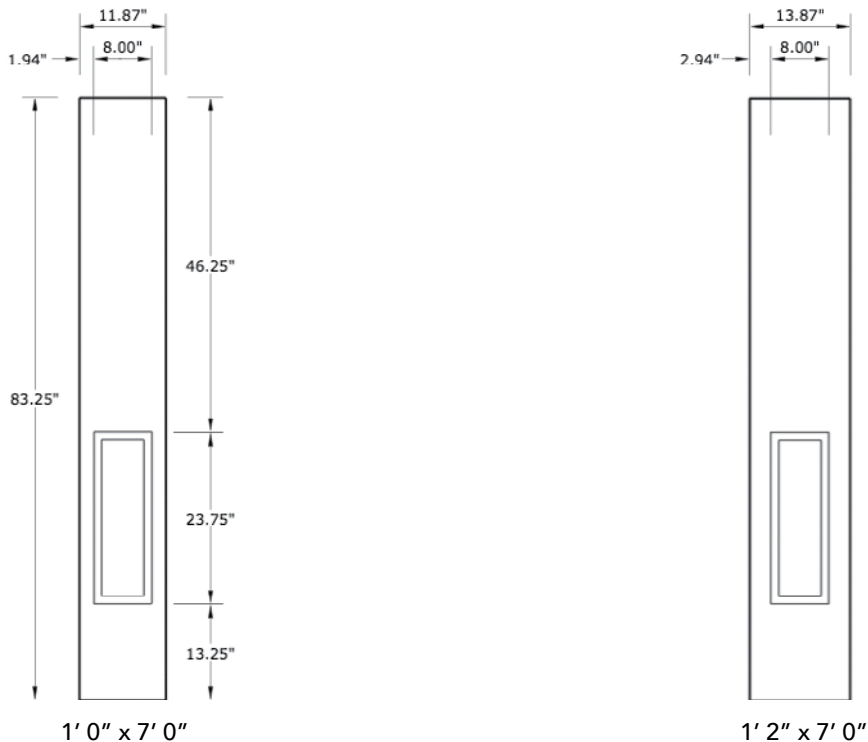

7'0" SLG6170 SIX PANEL UTILITY SIDELITE

SIDELITE WIDTHS

NOTE: BY REQUEST, SIDELITE HEIGHT COMES IN VARYING DIMENSIONS TO A MINIMUM OF 83". EXCESS WILL BE TAKEN FROM BOTTOM RAIL. ALL OTHER DIMENSIONS WILL REMAIN THE SAME.

CUTOUTS & GLASS

A = DISTANCE FROM TOP OF SIDELITE TO TOP OF CUTOUT

MATCHING DOORS

DRG6170
Available Widths:
 2' 8"
 2' 10"
 3' 0"

Spec Page = 111