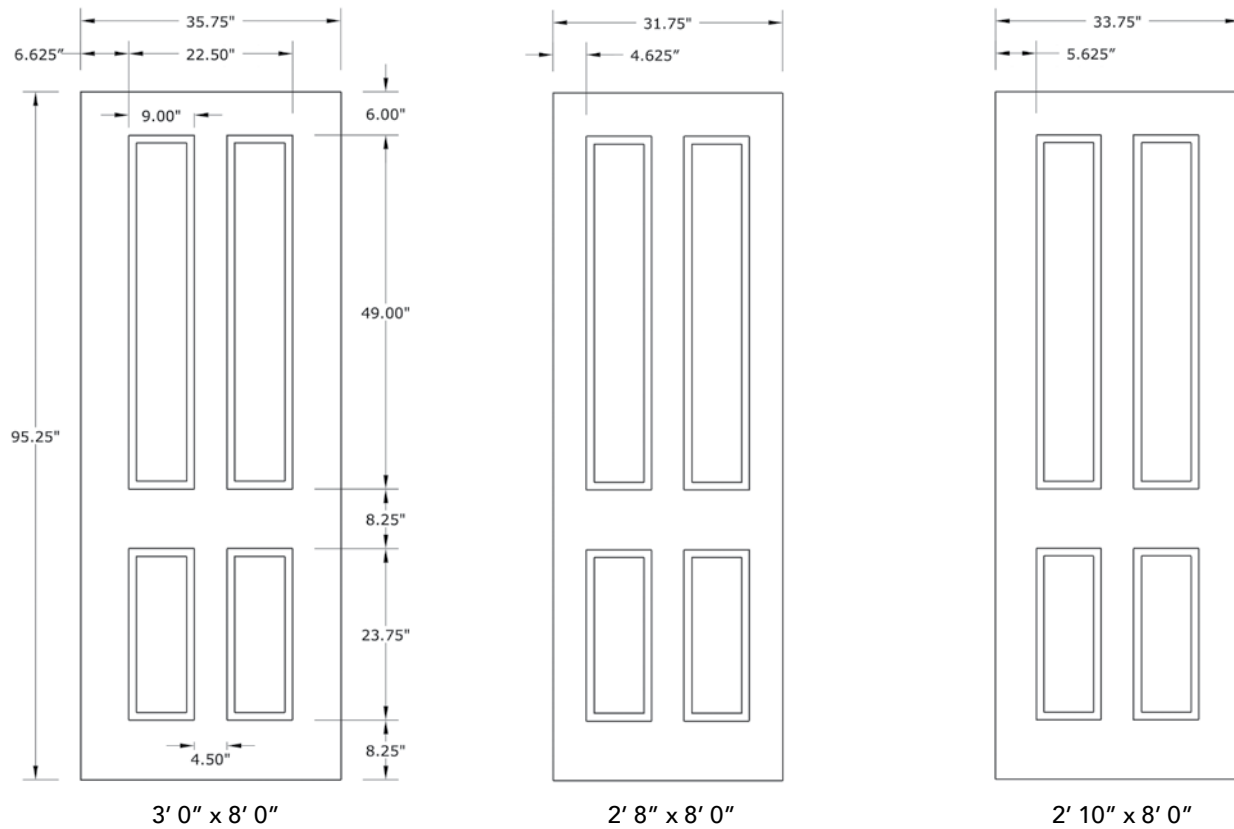

8'0" DRG4180 TRUE FOUR PANEL DOOR

DOOR WIDTHS

NOTE: BY REQUEST, DOOR HEIGHT COMES IN VARYING DIMENSIONS TO A MINIMUM OF 95". EXCESS WILL BE TAKEN FROM BOTTOM RAIL. ALL OTHER DIMENSIONS WILL REMAIN THE SAME.

CUTOUTS & GLASS

A = DISTANCE FROM TOP OF DOOR TO TOP OF CUTOUT

MATCHING SIDELITES