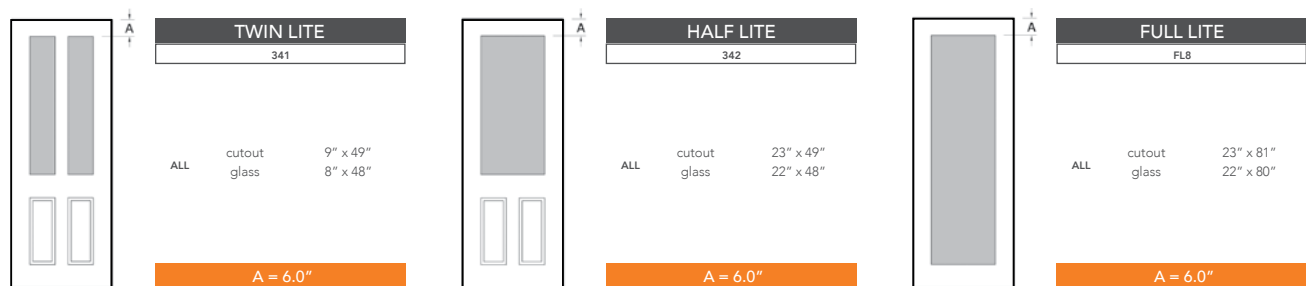

8'0" DRG4180 TRUE FOUR PANEL DOOR

DOOR WIDTHS

NOTE: BY REQUEST, DOOR HEIGHT COMES IN VARYING DIMENSIONS TO A MINIMUM OF 95". EXCESS WILL BE TAKEN FROM BOTTOM RAIL. ALL OTHER DIMENSIONS WILL REMAIN THE SAME.

CUTOUTS & GLASS

A = DISTANCE FROM TOP OF DOOR TO TOP OF CUTOUT

MATCHING SIDELITES