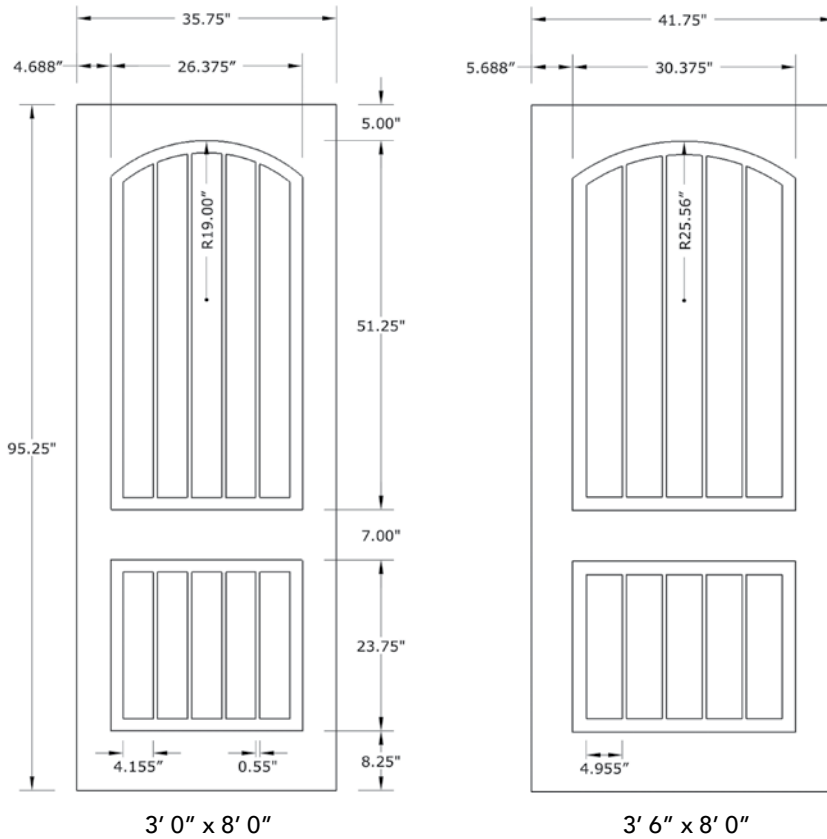

# 8'0" DRA2A80 TWO PANEL DOOR

ARCH PLANK & SQUARE TOP

## DOOR WIDTHS

NOTE: BY REQUEST, DOOR HEIGHT COMES IN VARYING DIMENSIONS TO A MINIMUM OF 95". EXCESS WILL BE TAKEN FROM BOTTOM RAIL. ALL OTHER DIMENSIONS WILL REMAIN THE SAME.

## CUTOUTS & GLASS

A = DISTANCE FROM TOP OF DOOR TO TOP OF CUTOUT