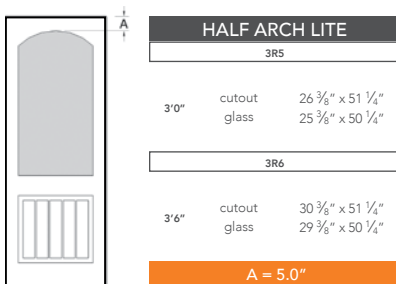

# 8'0" DRA2A80 TWO PANEL DOOR

ARCH PLANK & SQUARE TOP

## DOOR WIDTHS

NOTE: BY REQUEST, DOOR HEIGHT COMES IN VARYING DIMENSIONS TO A MINIMUM OF 95". EXCESS WILL BE TAKEN FROM BOTTOM RAIL. ALL OTHER DIMENSIONS WILL REMAIN THE SAME.

## CUTOUTS & GLASS

A = DISTANCE FROM TOP OF DOOR TO TOP OF CUTOUT