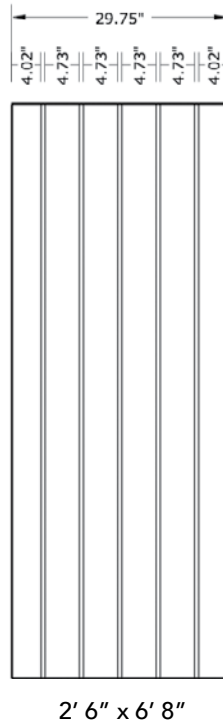

6'8" DRATP TRUE PLANK DOOR

SQUARE TOP

DOOR WIDTHS

NOTE: BY REQUEST, DOOR HEIGHT COMES IN VARYING DIMENSIONS TO A MINIMUM OF 79". EXCESS WILL BE TAKEN FROM BOTTOM RAIL. ALL OTHER DIMENSIONS WILL REMAIN THE SAME.