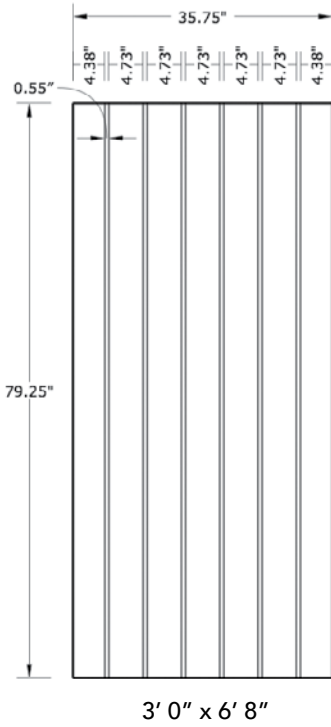

6'8" DRATP TRUE PLANK DOOR

SQUARE TOP

DOOR WIDTHS

NOTE: BY REQUEST, DOOR HEIGHT COMES IN VARYING DIMENSIONS TO A MINIMUM OF 79". EXCESS WILL BE TAKEN FROM BOTTOM RAIL. ALL OTHER DIMENSIONS WILL REMAIN THE SAME.