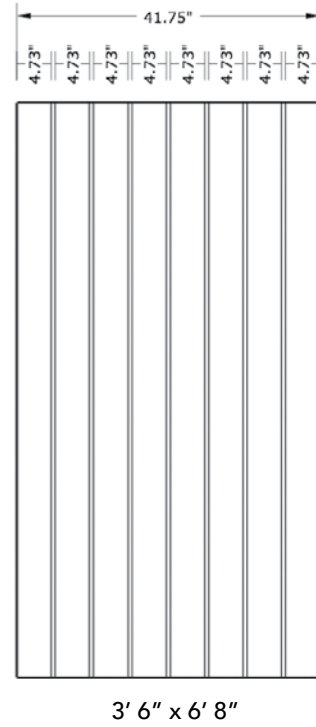

6'8" DRATP TRUE PLANK DOOR

SQUARE TOP

DOOR WIDTHS

NOTE: BY REQUEST, DOOR HEIGHT COMES IN VARYING DIMENSIONS TO A MINIMUM OF 79". EXCESS WILL BE TAKEN FROM BOTTOM RAIL. ALL OTHER DIMENSIONS WILL REMAIN THE SAME.