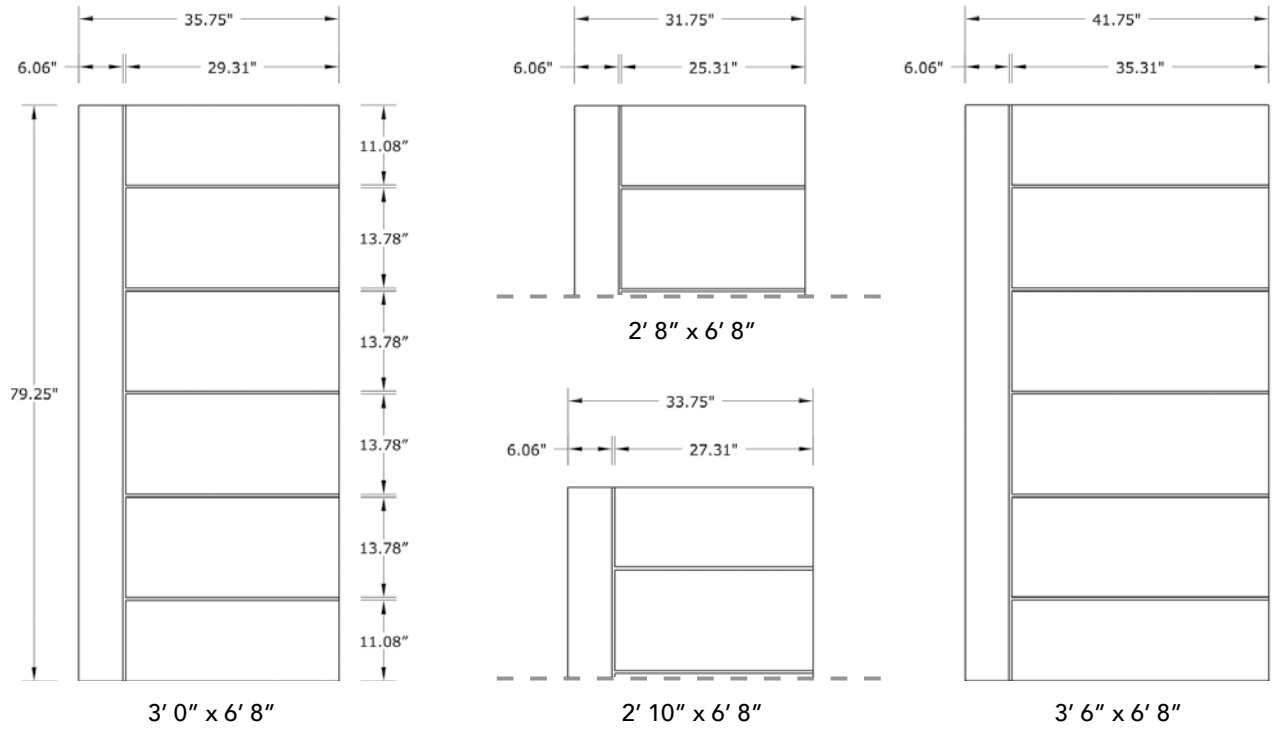

6'8" DMT51 MILAN DOOR

TEAK GRAIN

DOOR WIDTHS

NOTE: BY REQUEST, DOOR HEIGHT COMES IN VARYING DIMENSIONS TO A MINIMUM OF 79". EXCESS WILL BE TAKEN FROM BOTTOM RAIL. ALL OTHER DIMENSIONS WILL REMAIN THE SAME.

CARVING DETAIL CLOSE UP