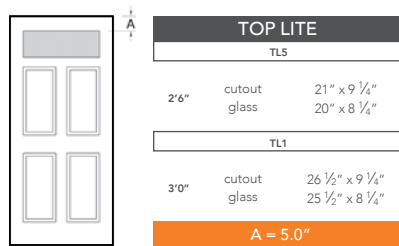

6'8" DRS60 SIX PANEL DOOR

DOOR WIDTHS

NOTE: BY REQUEST, DOOR HEIGHT COMES IN VARYING DIMENSIONS TO A MINIMUM OF 79". EXCESS WILL BE TAKEN FROM BOTTOM RAIL. ALL OTHER DIMENSIONS WILL REMAIN THE SAME.

CUTOUTS & GLASS

A = DISTANCE FROM TOP OF DOOR TO TOP OF CUTOUT

MATCHING SIDELITES