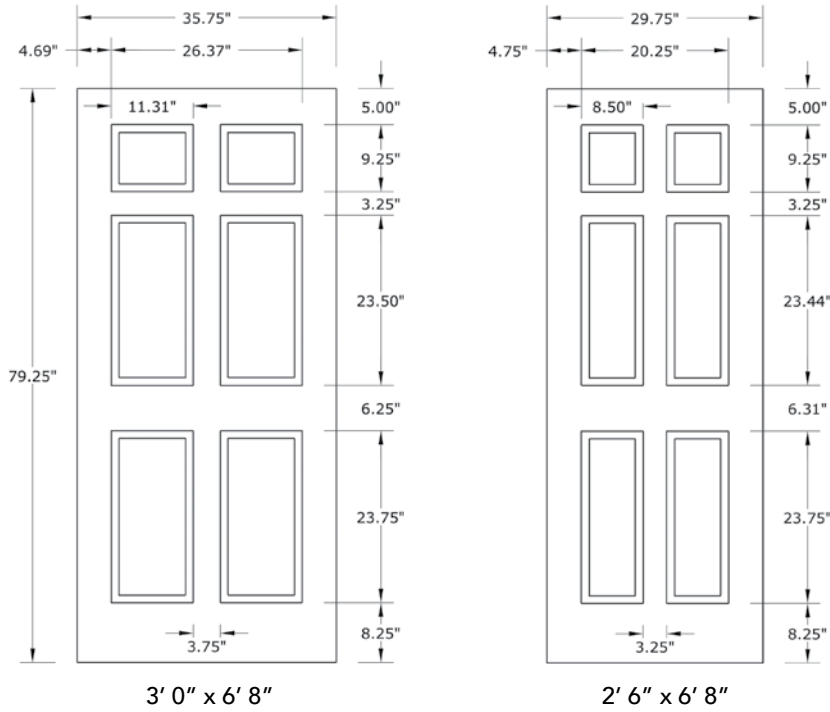

6'8" DRS60 SIX PANEL DOOR

DOOR WIDTHS

NOTE: BY REQUEST, DOOR HEIGHT COMES IN VARYING DIMENSIONS TO A MINIMUM OF 79". EXCESS WILL BE TAKEN FROM BOTTOM RAIL. ALL OTHER DIMENSIONS WILL REMAIN THE SAME.

CUTOUTS & GLASS

A = DISTANCE FROM TOP OF DOOR TO TOP OF CUTOUT

MATCHING SIDELITES