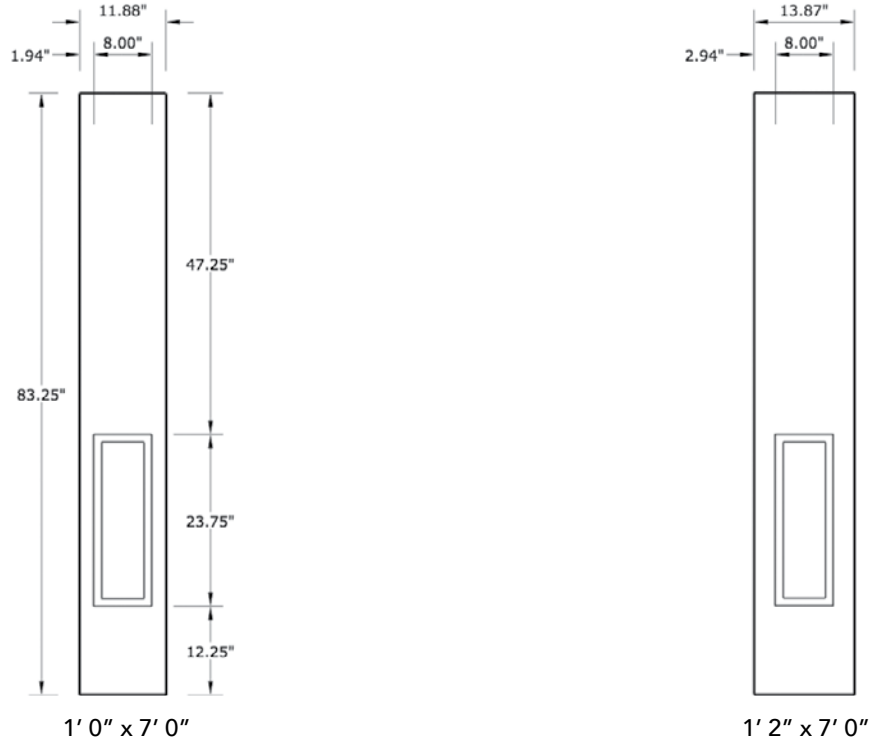

# 7'0" SLG4170 FOUR PANEL SIDELITE

## SIDELITE WIDTHS

NOTE: BY REQUEST, SIDELITE HEIGHT COMES IN VARYING DIMENSIONS TO A MINIMUM OF 83". EXCESS WILL BE TAKEN FROM BOTTOM RAIL. ALL OTHER DIMENSIONS WILL REMAIN THE SAME.

## CUTOUTS & GLASS

A = DISTANCE FROM TOP OF SIDELITE TO TOP OF CUTOUT

## MATCHING DOORS

DRG4170

Available Widths:

- 2' 8"
- 2' 10"
- 3' 0"

Spec Page = 103