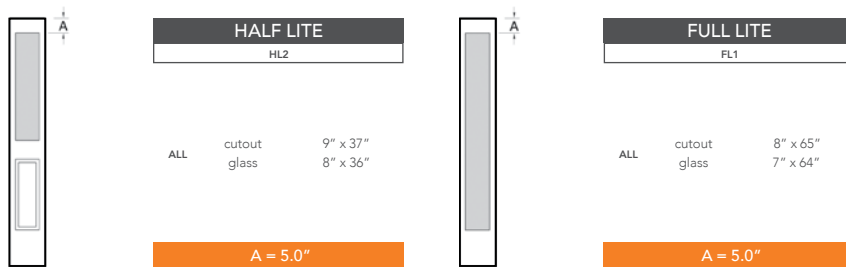

# 7'0" SLG4170 FOUR PANEL SIDELITE

## SIDELITE WIDTHS

NOTE: BY REQUEST, SIDELITE HEIGHT COMES IN VARYING DIMENSIONS TO A MINIMUM OF 83". EXCESS WILL BE TAKEN FROM BOTTOM RAIL. ALL OTHER DIMENSIONS WILL REMAIN THE SAME.

## CUTOUTS & GLASS

A = DISTANCE FROM TOP OF SIDELITE TO TOP OF CUTOUT

## MATCHING DOORS

DRG4170

Available Widths:

- 2' 8"
- 2' 10"
- 3' 0"

Spec Page = 103