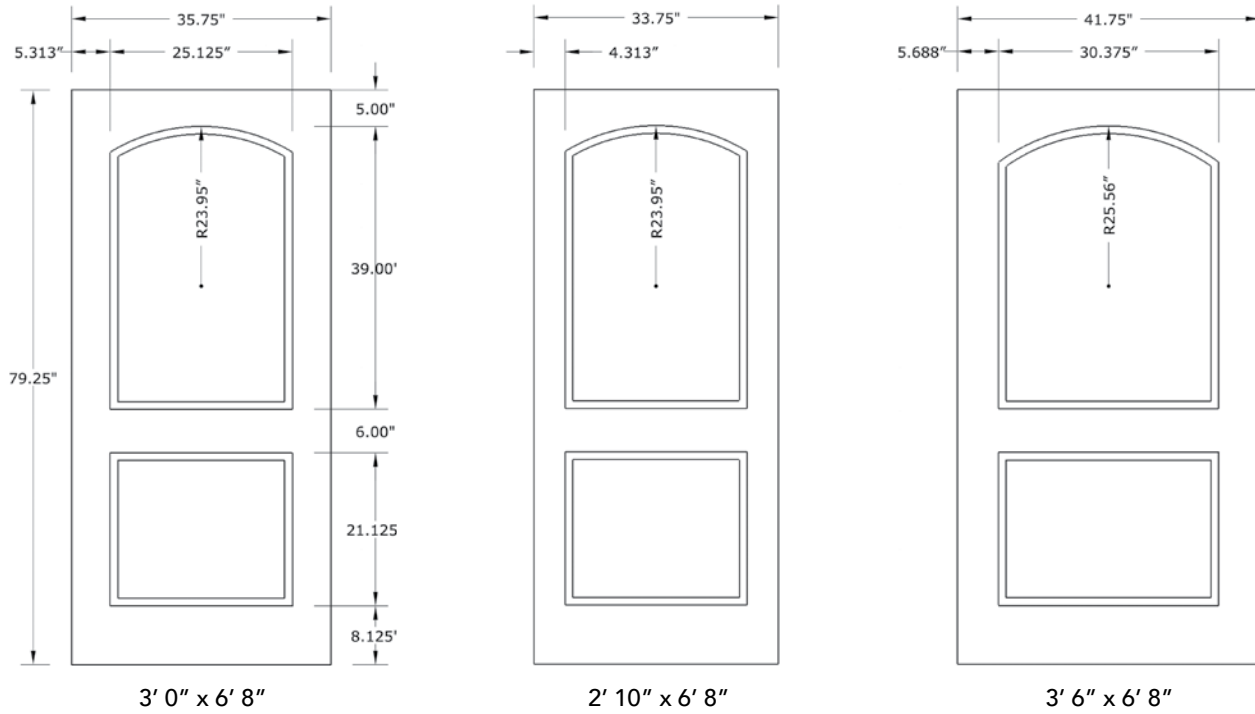

6'8" DRA2D TWO PANEL DOOR

ARCH PANEL & SQUARE TOP

DOOR WIDTHS

NOTE: BY REQUEST, DOOR HEIGHT COMES IN VARYING DIMENSIONS TO A MINIMUM OF 79". EXCESS WILL BE TAKEN FROM BOTTOM RAIL. ALL OTHER DIMENSIONS WILL REMAIN THE SAME.

CUTOUTS & GLASS

A = DISTANCE FROM TOP OF DOOR TO TOP OF CUTOUT