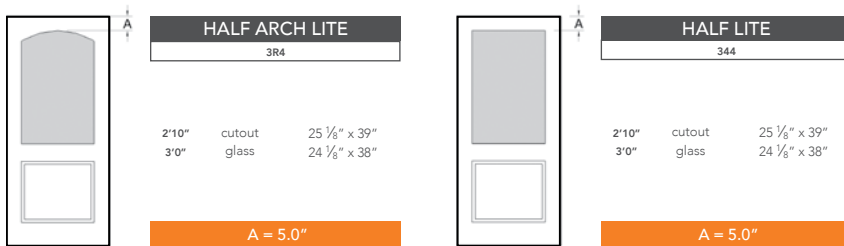

6'8" DRA2D TWO PANEL DOOR

ARCH PANEL & SQUARE TOP

DOOR WIDTHS

NOTE: BY REQUEST, DOOR HEIGHT COMES IN VARYING DIMENSIONS TO A MINIMUM OF 79". EXCESS WILL BE TAKEN FROM BOTTOM RAIL. ALL OTHER DIMENSIONS WILL REMAIN THE SAME.

CUTOUTS & GLASS

A = DISTANCE FROM TOP OF DOOR TO TOP OF CUTOUT