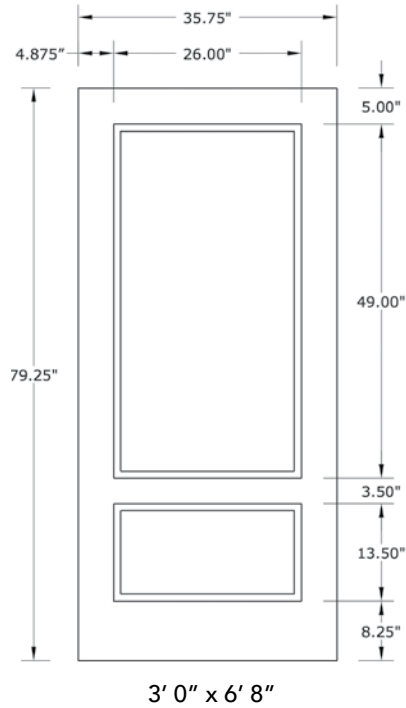

# 6'8" DRS20 3/4 HERITAGE DOOR

## DOOR WIDTHS

NOTE: BY REQUEST, DOOR HEIGHT COMES IN VARYING DIMENSIONS TO A MINIMUM OF 79". EXCESS WILL BE TAKEN FROM BOTTOM RAIL. ALL OTHER DIMENSIONS WILL REMAIN THE SAME.

## CUTOUTS & GLASS

**3/4 OVAL LITE**  
3V2

	Width	Height
3'0" cutout	17.835"	40.118"
glass	16.781"	38.719"

**3/4 LITE**  
343

3'0" cutout	26" x 49"
glass	25" x 48"

**A = 5.0"**

OVAL IS CENTERED IN PANEL HEIGHT

## MATCHING SIDELITES

**SLS3E**

Available Widths:

- 1' 0"
- 1' 2"

Spec Page = 179