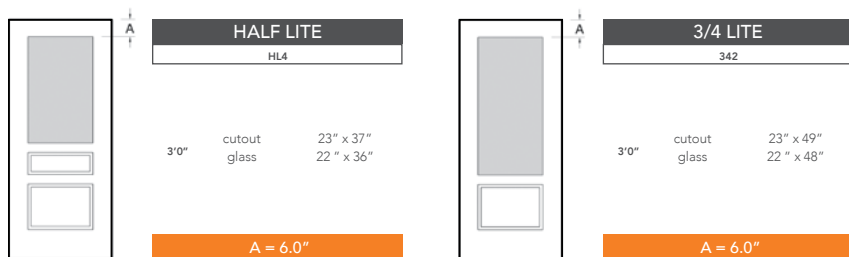

# 7'0" DRG3170 THREE PANEL DOOR

## DOOR WIDTHS

NOTE: BY REQUEST, DOOR HEIGHT COMES IN VARYING DIMENSIONS TO A MINIMUM OF 83". EXCESS WILL BE TAKEN FROM BOTTOM RAIL. ALL OTHER DIMENSIONS WILL REMAIN THE SAME.

## CUTOUTS & GLASS

A = DISTANCE FROM TOP OF DOOR TO TOP OF CUTOUT