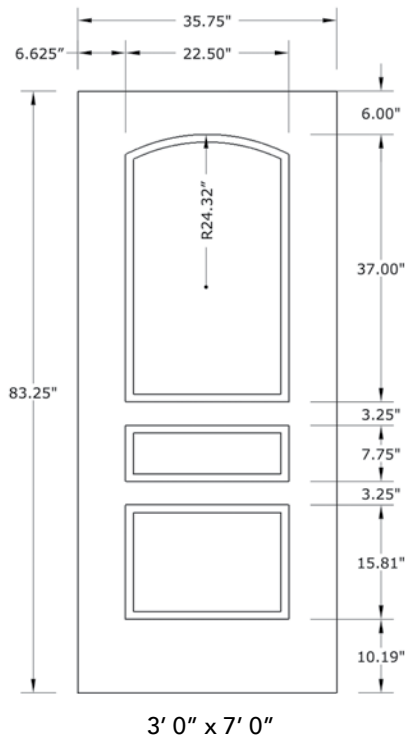

# 7'0" DRG3170 THREE PANEL DOOR

## DOOR WIDTHS

NOTE: BY REQUEST, DOOR HEIGHT COMES IN VARYING DIMENSIONS TO A MINIMUM OF 83". EXCESS WILL BE TAKEN FROM BOTTOM RAIL. ALL OTHER DIMENSIONS WILL REMAIN THE SAME.

## CUTOUTS & GLASS

A = DISTANCE FROM TOP OF DOOR TO TOP OF CUTOUT