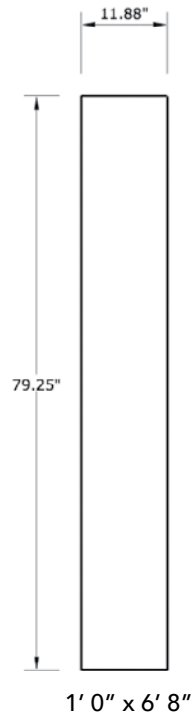

6'8" SLW00 FLUSH SIDELITE

SIDELITE WIDTHS

NOTE: BY REQUEST, SIDELITE HEIGHT COMES IN VARYING DIMENSIONS TO A MINIMUM OF 79". EXCESS WILL BE TAKEN FROM BOTTOM RAIL. ALL OTHER DIMENSIONS WILL REMAIN THE SAME.

CUTOUTS & GLASS

A = DISTANCE FROM TOP OF SIDELITE TO TOP OF CUTOUT

MATCHING DOORS

DRW00

Available Widths:

- 2' 0" 2' 8"
- 2' 4" 2' 10"
- 2' 6" 3' 0"

Spec Page = 193