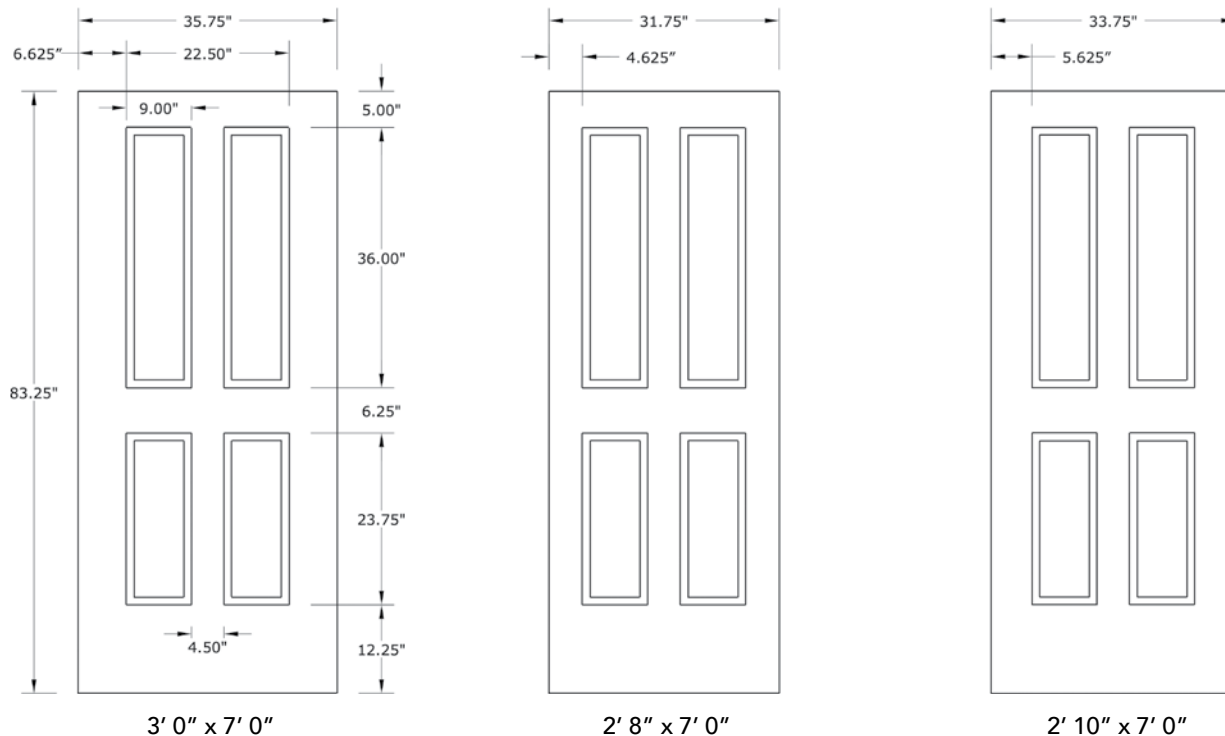

7'0" DRS4170 TRUE FOUR PANEL DOOR

DOOR WIDTHS

NOTE: BY REQUEST, DOOR HEIGHT COMES IN VARYING DIMENSIONS TO A MINIMUM OF 83". EXCESS WILL BE TAKEN FROM BOTTOM RAIL. ALL OTHER DIMENSIONS WILL REMAIN THE SAME.

CUTOUTS & GLASS

A = DISTANCE FROM TOP OF DOOR TO TOP OF CUTOUT

MATCHING SIDELITES