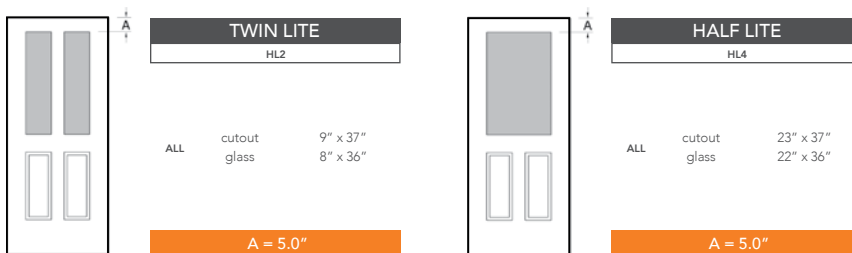

7'0" DRS4170 TRUE FOUR PANEL DOOR

DOOR WIDTHS

NOTE: BY REQUEST, DOOR HEIGHT COMES IN VARYING DIMENSIONS TO A MINIMUM OF 83". EXCESS WILL BE TAKEN FROM BOTTOM RAIL. ALL OTHER DIMENSIONS WILL REMAIN THE SAME.

CUTOUTS & GLASS

A = DISTANCE FROM TOP OF DOOR TO TOP OF CUTOUT

MATCHING SIDELITES