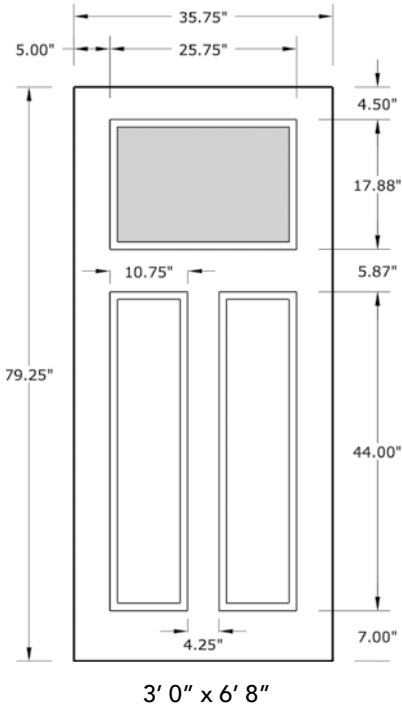

6'8" DRF3C DIRECT GLAZED CRAFTSMAN

DOOR WIDTHS

NOTE: BY REQUEST, DOOR HEIGHT COMES IN VARYING DIMENSIONS TO A MINIMUM OF 79". EXCESS WILL BE TAKEN FROM BOTTOM RAIL. ALL OTHER DIMENSIONS WILL REMAIN THE SAME.

GLASS & DAYLIGHT OPENING

A = DISTANCE FROM TOP OF DOOR TO TOP OF STICKING

MATCHING SIDELITES

SLFDC

Available Widths:

- 1' 0"
- 1' 2"

Spec Page = 80

SLF3C

Available Widths:

- 1' 0"
- 1' 2"

Spec Page = 81