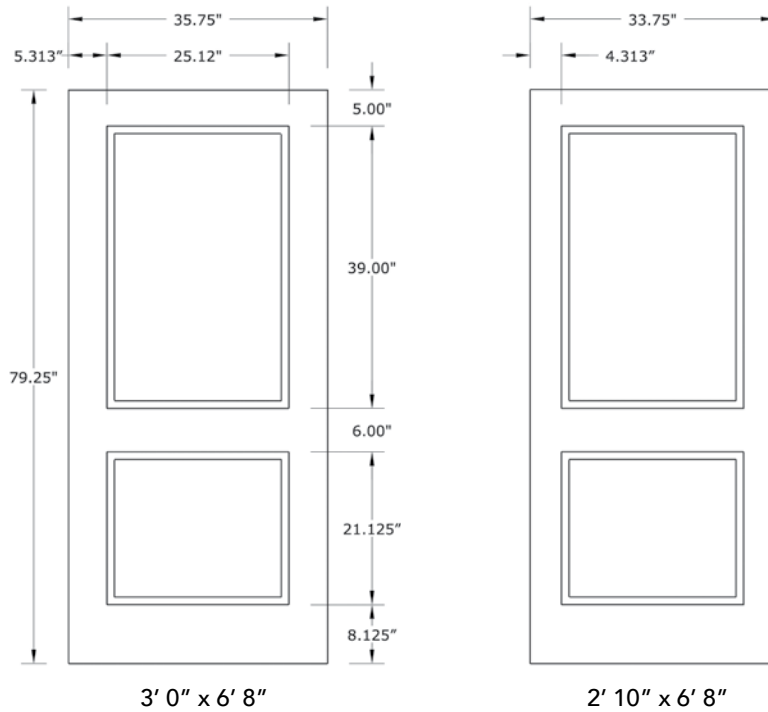

6'8" DRA2B TWO PANEL DOOR

SQUARE PANEL & SQUARE TOP

DOOR WIDTHS

NOTE: BY REQUEST, DOOR HEIGHT COMES IN VARYING DIMENSIONS TO A MINIMUM OF 79". EXCESS WILL BE TAKEN FROM BOTTOM RAIL. ALL OTHER DIMENSIONS WILL REMAIN THE SAME.

CUTOUTS & GLASS

A = DISTANCE FROM TOP OF DOOR TO TOP OF CUTOUT

MATCHING SIDELITES