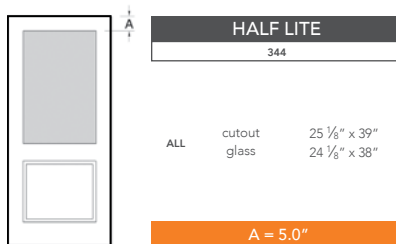

6'8" DRA2B TWO PANEL DOOR

SQUARE PANEL & SQUARE TOP

DOOR WIDTHS

NOTE: BY REQUEST, DOOR HEIGHT COMES IN VARYING DIMENSIONS TO A MINIMUM OF 79". EXCESS WILL BE TAKEN FROM BOTTOM RAIL. ALL OTHER DIMENSIONS WILL REMAIN THE SAME.

CUTOUTS & GLASS

A = DISTANCE FROM TOP OF DOOR TO TOP OF CUTOUT

MATCHING SIDELITES