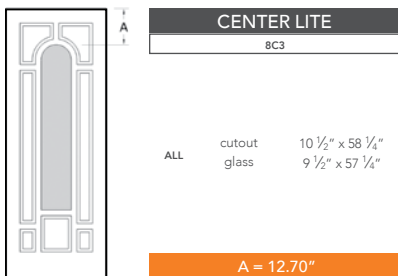

8'0" DRG8080 EIGHT PANEL CENTER ARCH DOOR

DOOR WIDTHS

NOTE: BY REQUEST, DOOR HEIGHT COMES IN VARYING DIMENSIONS TO A MINIMUM OF 95". EXCESS WILL BE TAKEN FROM BOTTOM RAIL. ALL OTHER DIMENSIONS WILL REMAIN THE SAME.

CUTOUTS & GLASS

A = DISTANCE FROM TOP OF DOOR TO TOP OF CUTOUT