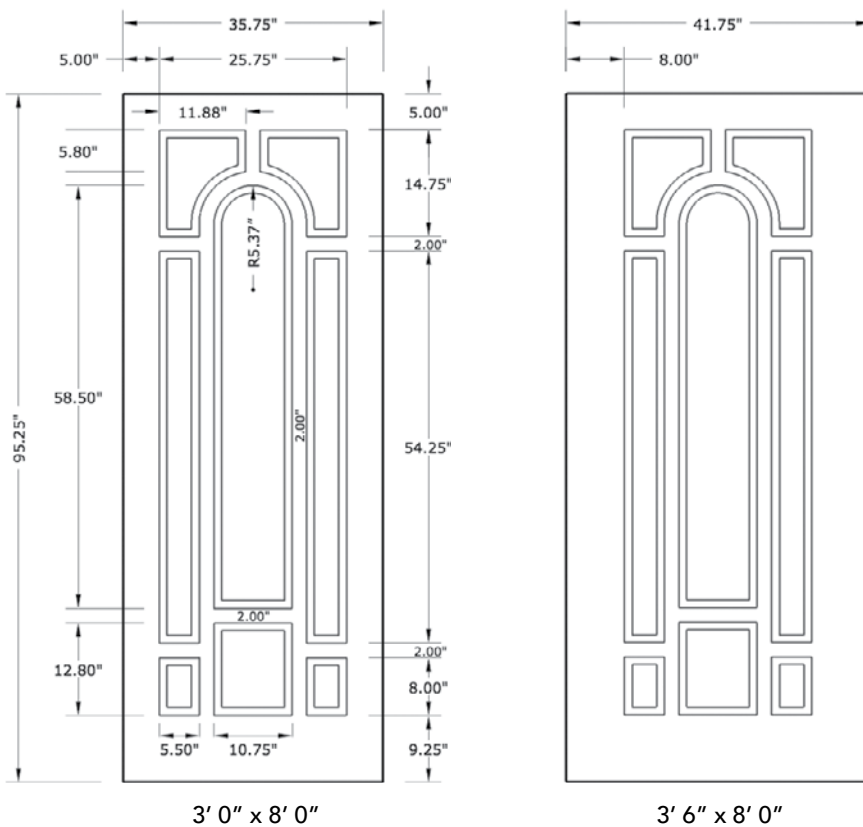

8'0" DRG8080 EIGHT PANEL CENTER ARCH DOOR

DOOR WIDTHS

NOTE: BY REQUEST, DOOR HEIGHT COMES IN VARYING DIMENSIONS TO A MINIMUM OF 95". EXCESS WILL BE TAKEN FROM BOTTOM RAIL. ALL OTHER DIMENSIONS WILL REMAIN THE SAME.

CUTOUTS & GLASS

A = DISTANCE FROM TOP OF DOOR TO TOP OF CUTOUT