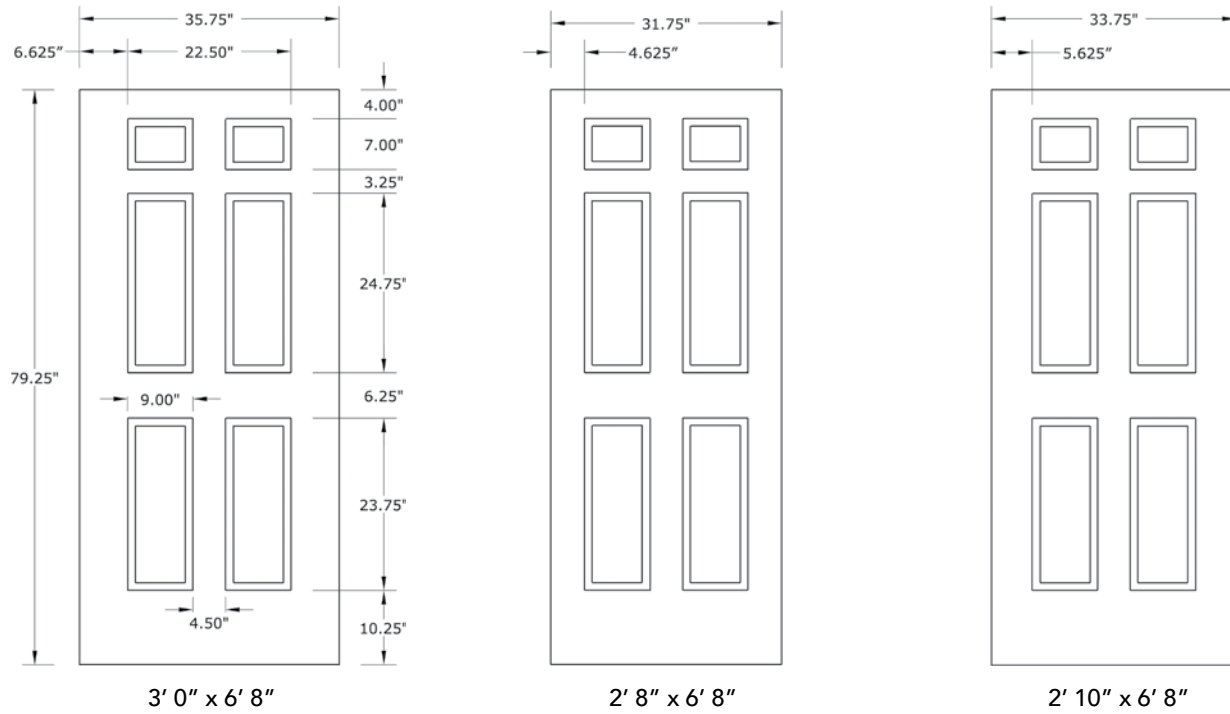

6'8" DRS6B SIX PANEL DOOR

10" BOTTOM RAIL

DOOR WIDTHS

NOTE: BY REQUEST, DOOR HEIGHT COMES IN VARYING DIMENSIONS TO A MINIMUM OF 79". EXCESS WILL BE TAKEN FROM BOTTOM RAIL. ALL OTHER DIMENSIONS WILL REMAIN THE SAME.

CUTOUTS & GLASS

A = DISTANCE FROM TOP OF DOOR TO TOP OF CUTOUT