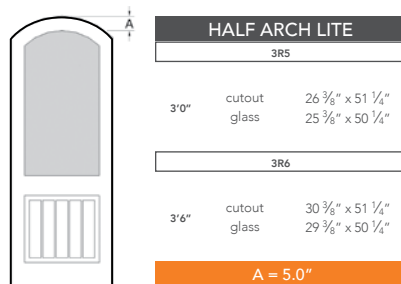

8'0" DRA2C80 TWO PANEL DOOR

ARCH PLANK & ARCH TOP

DOOR WIDTHS

NOTE: BY REQUEST, DOOR HEIGHT COMES IN VARYING DIMENSIONS TO A MINIMUM OF 95". EXCESS WILL BE TAKEN FROM BOTTOM RAIL. ALL OTHER DIMENSIONS WILL REMAIN THE SAME.

CUTOUTS & GLASS

A = DISTANCE FROM TOP OF DOOR TO TOP OF CUTOUT