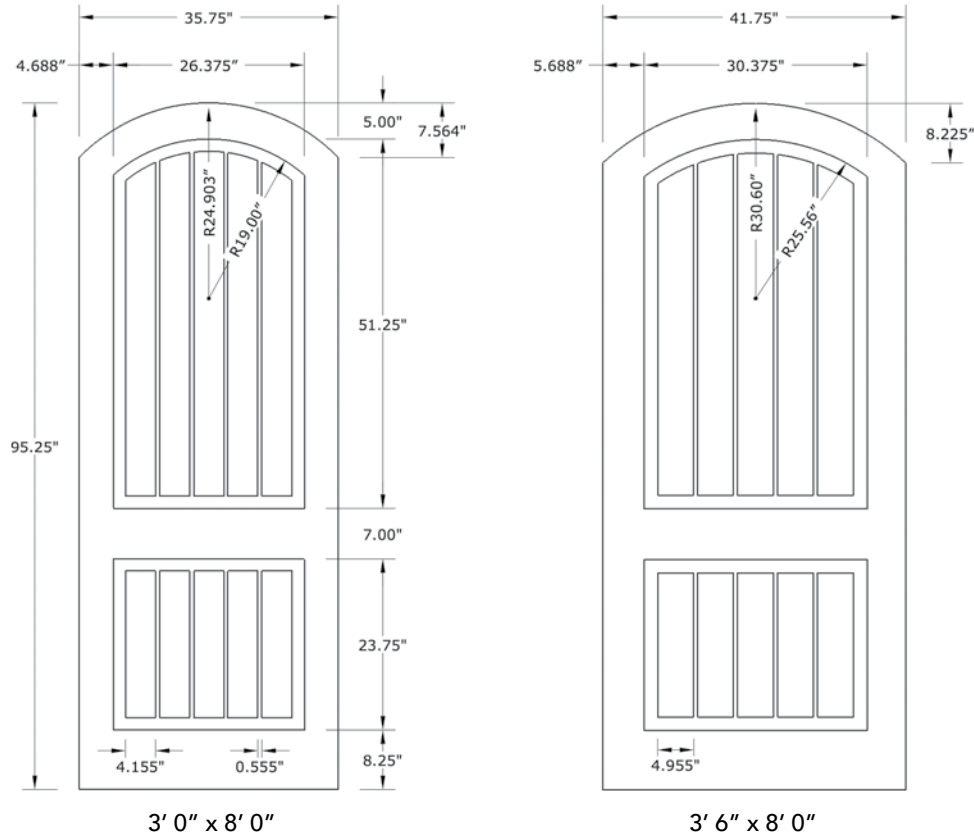

8'0" DRA2C80 TWO PANEL DOOR

ARCH PLANK & ARCH TOP

DOOR WIDTHS

NOTE: BY REQUEST, DOOR HEIGHT COMES IN VARYING DIMENSIONS TO A MINIMUM OF 95". EXCESS WILL BE TAKEN FROM BOTTOM RAIL. ALL OTHER DIMENSIONS WILL REMAIN THE SAME.

CUTOUTS & GLASS

A = DISTANCE FROM TOP OF DOOR TO TOP OF CUTOUT