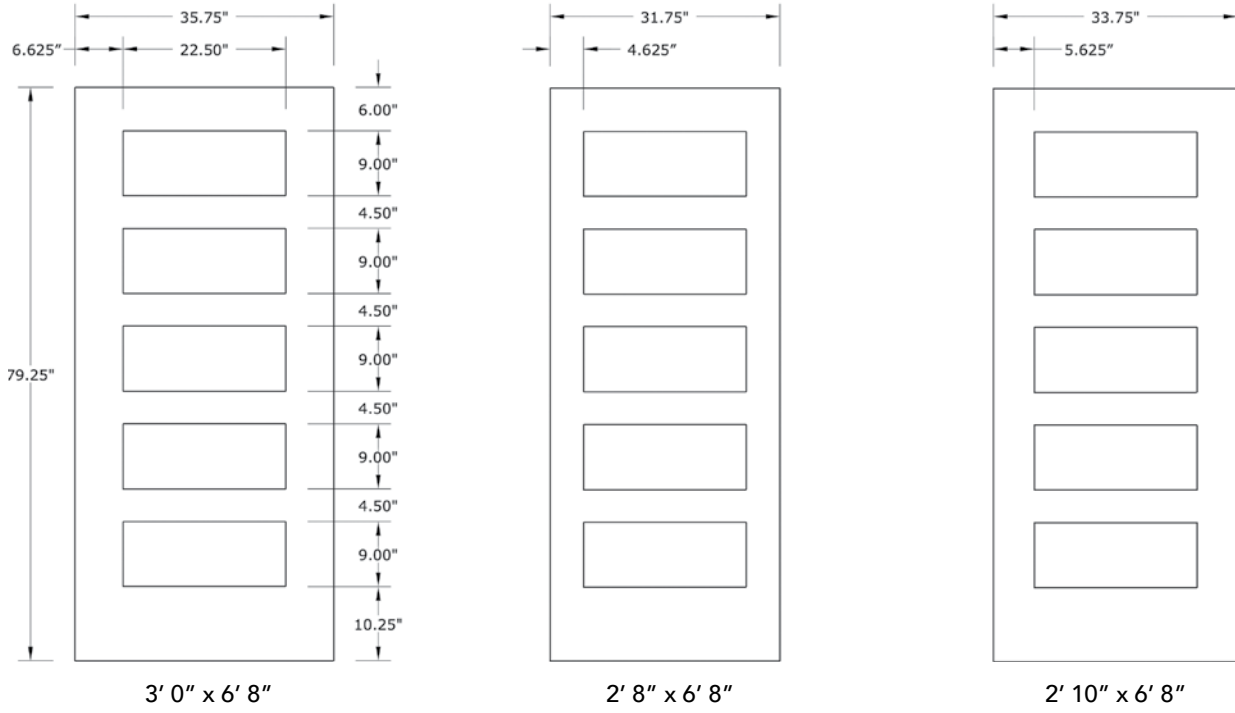

6'8" DRS50 FIVE PANEL DOOR

SHAKER PROFILE

DOOR WIDTHS

NOTE: BY REQUEST, DOOR HEIGHT COMES IN VARYING DIMENSIONS TO A MINIMUM OF 79". EXCESS WILL BE TAKEN FROM BOTTOM RAIL. ALL OTHER DIMENSIONS WILL REMAIN THE SAME.