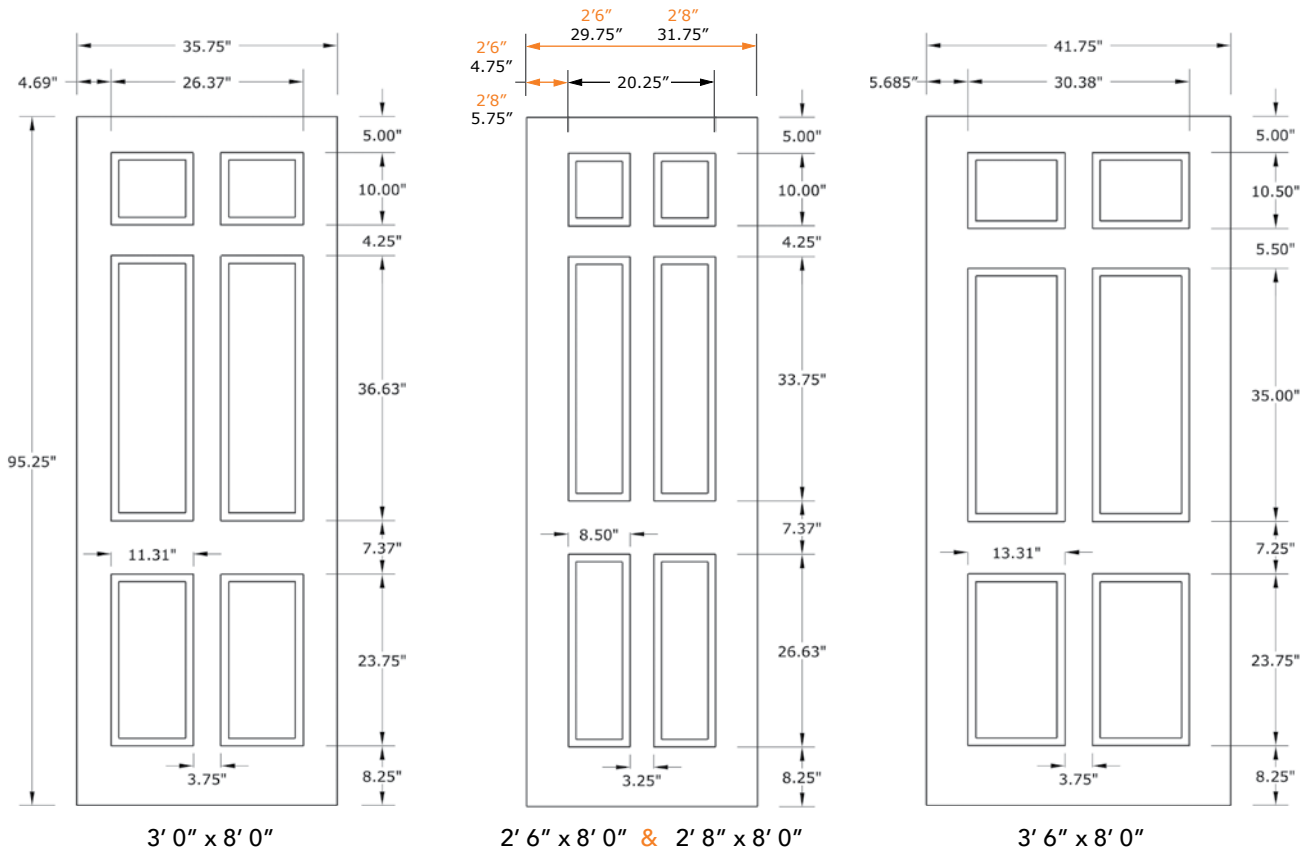

8'0" DRS6080 SIX PANEL DOOR

DOOR WIDTHS

NOTE: BY REQUEST, DOOR HEIGHT COMES IN VARYING DIMENSIONS TO A MINIMUM OF 95". EXCESS WILL BE TAKEN FROM BOTTOM RAIL. ALL OTHER DIMENSIONS WILL REMAIN THE SAME.

CUTOUTS & GLASS

A = DISTANCE FROM TOP OF DOOR TO TOP OF CUTOUT

MATCHING SIDELITES