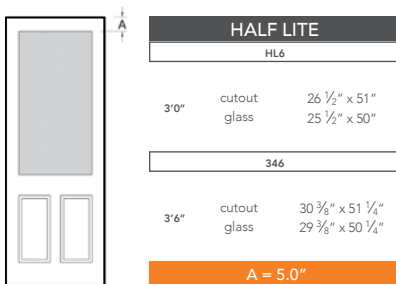

8'0" DRS6080 SIX PANEL DOOR

DOOR WIDTHS

NOTE: BY REQUEST, DOOR HEIGHT COMES IN VARYING DIMENSIONS TO A MINIMUM OF 95". EXCESS WILL BE TAKEN FROM BOTTOM RAIL. ALL OTHER DIMENSIONS WILL REMAIN THE SAME.

CUTOUTS & GLASS

A = DISTANCE FROM TOP OF DOOR TO TOP OF CUTOUT

MATCHING SIDELITES