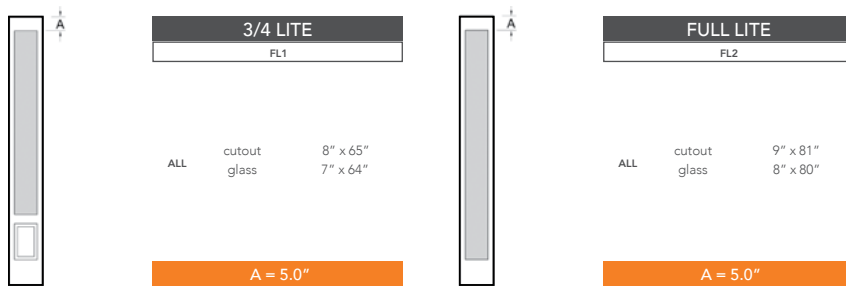

8'0" SLS3080 3/4 THREE PANEL SIDELITE

SIDELITE WIDTHS

NOTE: BY REQUEST, SIDELITE HEIGHT COMES IN VARYING DIMENSIONS TO A MINIMUM OF 95". EXCESS WILL BE TAKEN FROM BOTTOM RAIL. ALL OTHER DIMENSIONS WILL REMAIN THE SAME.

CUTOUTS & GLASS

A = DISTANCE FROM TOP OF SIDELITE TO TOP OF CUTOUT

MATCHING DOORS

DRS2980

Available Widths:
2' 8"
2' 10"
3' 0"

Spec Page = 144

DRS3080

Available Widths:
2' 8"
3' 0"
3' 6"