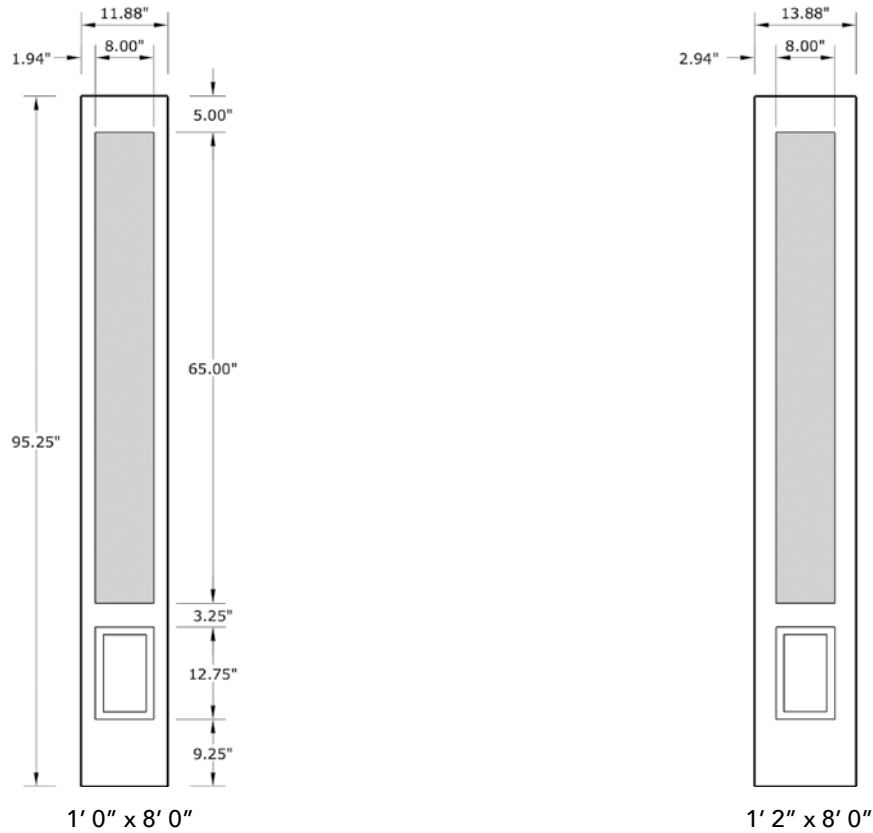

8'0" SLS3080 3/4 THREE PANEL SIDELITE

SIDELITE WIDTHS

NOTE: BY REQUEST, SIDELITE HEIGHT COMES IN VARYING DIMENSIONS TO A MINIMUM OF 95". EXCESS WILL BE TAKEN FROM BOTTOM RAIL. ALL OTHER DIMENSIONS WILL REMAIN THE SAME.

CUTOUTS & GLASS

A = DISTANCE FROM TOP OF SIDELITE TO TOP OF CUTOUT

MATCHING DOORS

DRS2980

Available Widths:
2' 8"
2' 10"
3' 0"

Spec Page = 144

DRS3080

Available Widths:
2' 8"
3' 0"
3' 6"

Spec Page = 151