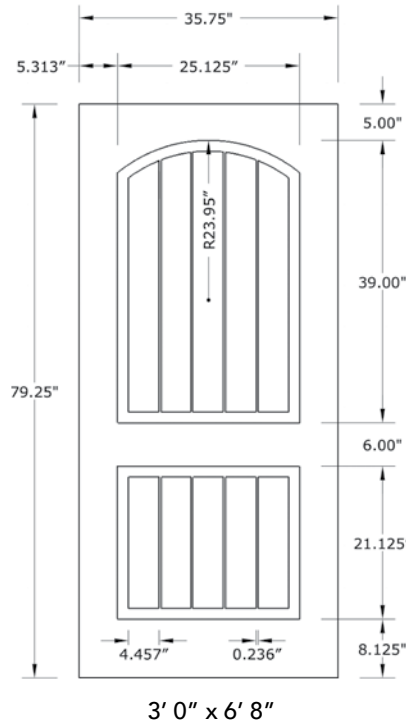

6'8" DRA2A TWO PANEL DOOR

ARCH PLANK & SQUARE TOP

DOOR WIDTHS

NOTE: BY REQUEST, DOOR HEIGHT COMES IN VARYING DIMENSIONS TO A MINIMUM OF 79". EXCESS WILL BE TAKEN FROM BOTTOM RAIL. ALL OTHER DIMENSIONS WILL REMAIN THE SAME.

CUTOUTS & GLASS

A = DISTANCE FROM TOP OF DOOR TO TOP OF CUTOUT