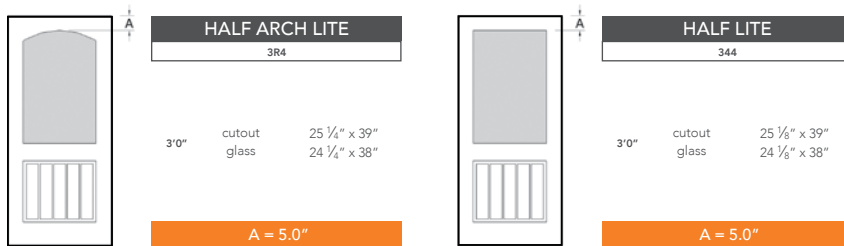

6'8" DRA2A TWO PANEL DOOR

ARCH PLANK & SQUARE TOP

DOOR WIDTHS

NOTE: BY REQUEST, DOOR HEIGHT COMES IN VARYING DIMENSIONS TO A MINIMUM OF 79". EXCESS WILL BE TAKEN FROM BOTTOM RAIL. ALL OTHER DIMENSIONS WILL REMAIN THE SAME.

CUTOUTS & GLASS

A = DISTANCE FROM TOP OF DOOR TO TOP OF CUTOUT