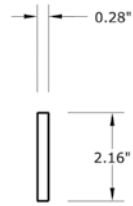

18" ACCHGSTP18 WROUGHT IRON HINGE STRAP

ACCESSORY DIMENSIONS

Front Profile

Thickness

ACCESSORY INFO

Pieces in Set: 3
18" Hinge Strap (x3)

Matching Doors:
Rustic Door Series