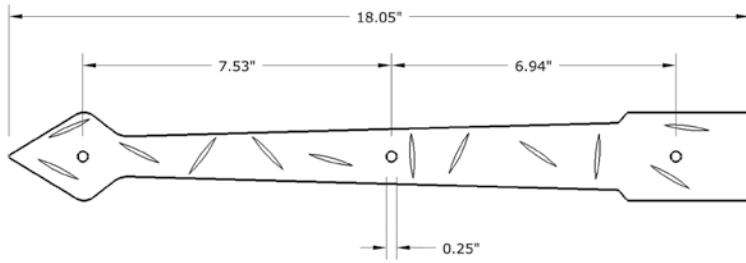

18" ACCHGSTP18 WROUGHT IRON HINGE STRAP

ACCESSORY DIMENSIONS

Front Profile

Thickness

ACCESSORY INFO

Pieces in Set: 3
18" Hinge Strap (x3)

Matching Doors:
Rustic Door Series