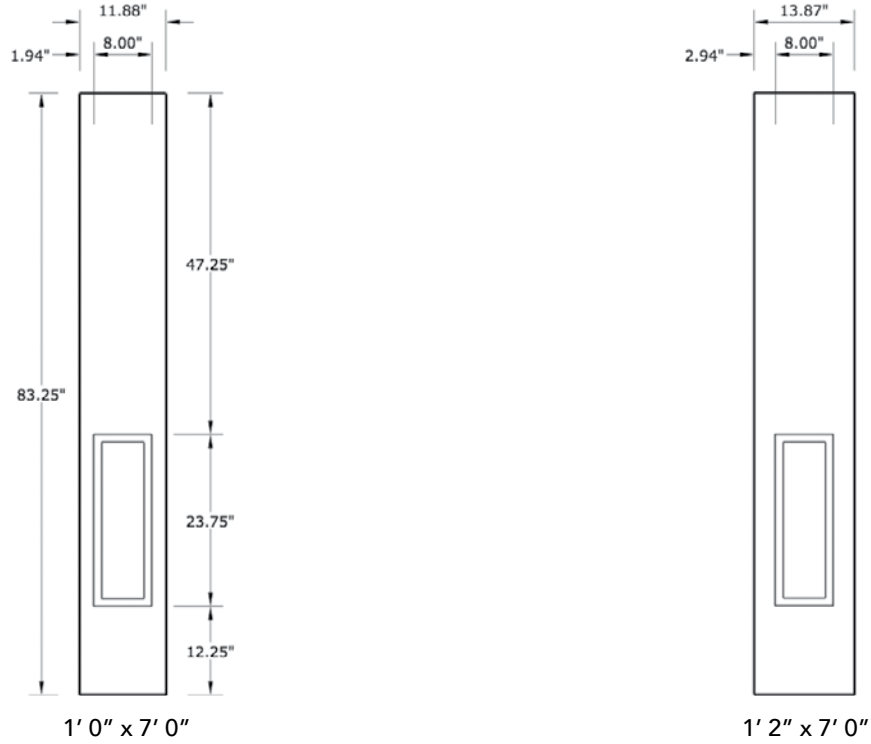

7'0" SLW4170 FOUR PANEL SIDELITE

SIDELITE WIDTHS

NOTE: BY REQUEST, SIDELITE HEIGHT COMES IN VARYING DIMENSIONS TO A MINIMUM OF 83". EXCESS WILL BE TAKEN FROM BOTTOM RAIL. ALL OTHER DIMENSIONS WILL REMAIN THE SAME.

CUTOUTS & GLASS

A = DISTANCE FROM TOP OF SIDELITE TO TOP OF CUTOUT

MATCHING DOORS

DRW4170

Available Widths:

- 2' 8"
- 2' 10"
- 3' 0"

Spec Page = 198