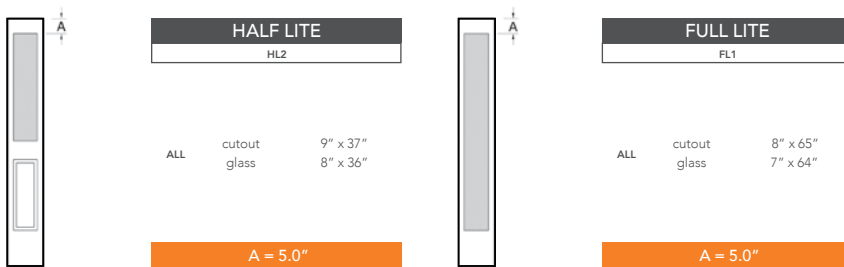

7'0" SLW4170 FOUR PANEL SIDELITE

SIDELITE WIDTHS

NOTE: BY REQUEST, SIDELITE HEIGHT COMES IN VARYING DIMENSIONS TO A MINIMUM OF 83". EXCESS WILL BE TAKEN FROM BOTTOM RAIL. ALL OTHER DIMENSIONS WILL REMAIN THE SAME.

CUTOUTS & GLASS

A = DISTANCE FROM TOP OF SIDELITE TO TOP OF CUTOUT

MATCHING DOORS

DRW4170

Available Widths:

- 2' 8"
- 2' 10"
- 3' 0"

Spec Page = 198