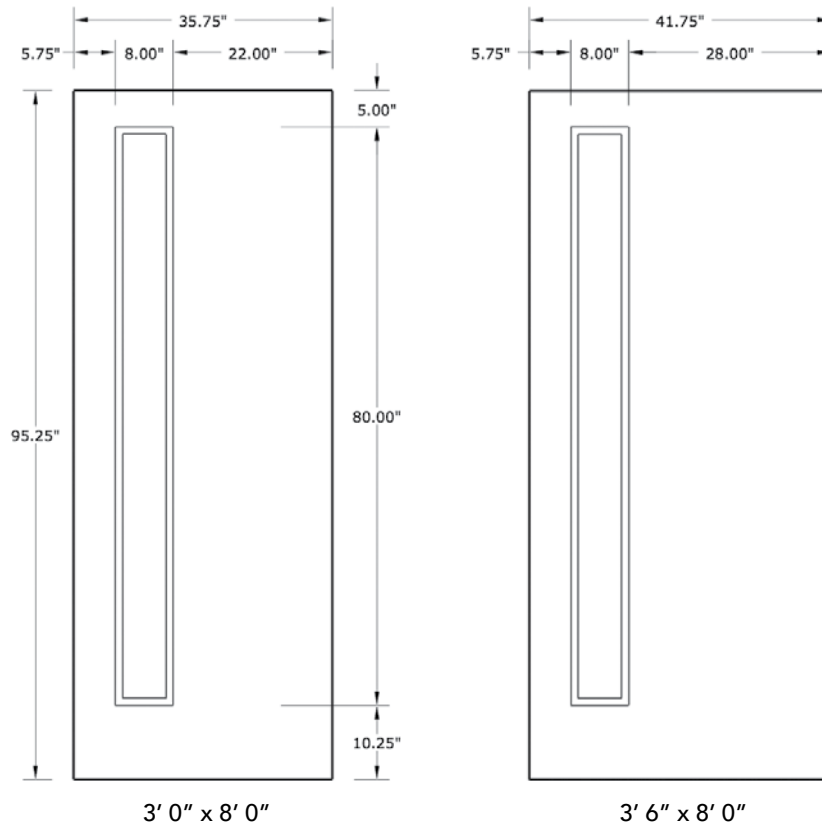

8'0" DMS1L80 BIENVENUE DOOR

SMOOTH SKIN

FLUSH GLAZED LEFT LITE

DOOR WIDTHS

NOTE: BY REQUEST, DOOR HEIGHT COMES IN VARYING DIMENSIONS TO A MINIMUM OF 95". EXCESS WILL BE TAKEN FROM BOTTOM RAIL. ALL OTHER DIMENSIONS WILL REMAIN THE SAME.

GLASS & DAYLIGHT OPENING

A = DISTANCE FROM TOP OF DOOR TO TOP OF OPENING