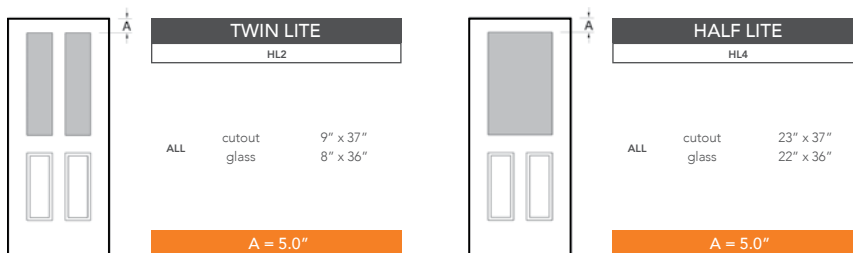

# 7'0" DRW4170 TRUE FOUR PANEL DOOR

## DOOR WIDTHS

NOTE: BY REQUEST, DOOR HEIGHT COMES IN VARYING DIMENSIONS TO A MINIMUM OF 83". EXCESS WILL BE TAKEN FROM BOTTOM RAIL. ALL OTHER DIMENSIONS WILL REMAIN THE SAME.

## CUTOUTS & GLASS

A = DISTANCE FROM TOP OF DOOR TO TOP OF CUTOUT