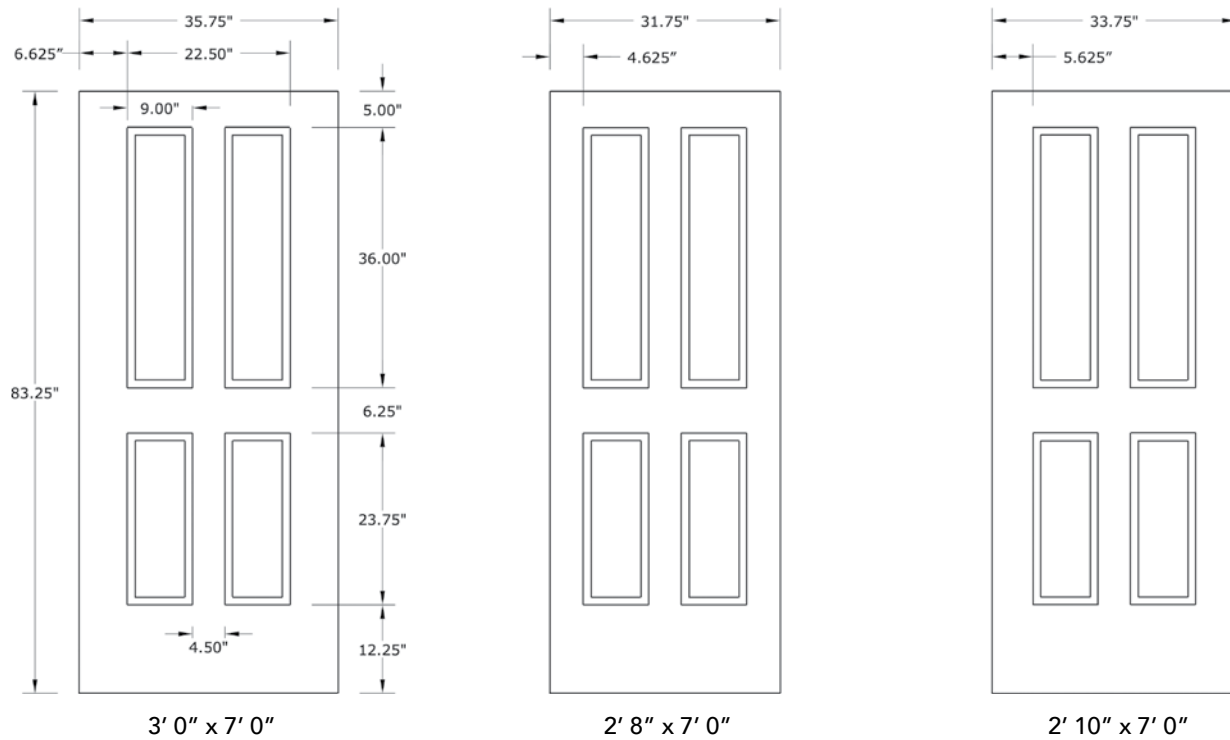

# 7'0" DRW4170 TRUE FOUR PANEL DOOR

## DOOR WIDTHS

NOTE: BY REQUEST, DOOR HEIGHT COMES IN VARYING DIMENSIONS TO A MINIMUM OF 83". EXCESS WILL BE TAKEN FROM BOTTOM RAIL. ALL OTHER DIMENSIONS WILL REMAIN THE SAME.

## CUTOUTS & GLASS

A = DISTANCE FROM TOP OF DOOR TO TOP OF CUTOUT