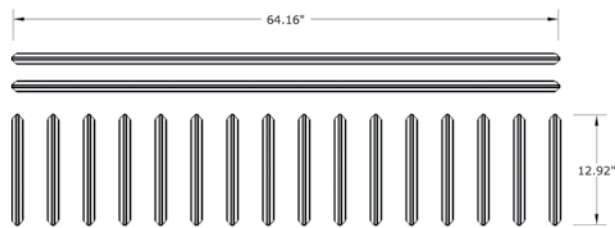

SDL BARS SIMULATED DIVIDED LITES

ACSDM/S1368L08C 8-LITE FOR 6'8" DOOR

3' 0" Door Width Only

ACCESSORY INFO

Pieces Per Set: 14

48 ⁵/₃₂" SDL Bars (2 pcs.)
 12 ⁵⁹/₆₄" SDL Bars (12 pcs.)

Matching Doors:

DRM/DRS13 | *Spec Page 217*

ACSDM/S1380L10C 10-LITE FOR 8'0" DOOR

3' 0" Door Width Only

ACCESSORY INFO

Pieces Per Set: 18

64 ⁵/₃₂" SDL Bars (2 pcs.)
 12 ⁵⁹/₆₄" SDL Bars (16 pcs.)

Matching Doors:

DRM/DRS1380 | *Spec Page 218*

ACSDM/S1368L09C 9-LITE FOR 6'8" DOOR

3' 0" Door Width Only

ACCESSORY INFO

Pieces Per Set: 16

48 ⁵/₃₂" SDL Bars (4 pcs.)
 9 ⁵/₇" SDL Bars (4 pcs.)
 4 ¹³/₁₄" SDL Bars (8 pcs.)

Matching Doors:

DRM/DRS13 | *Spec Page 217*