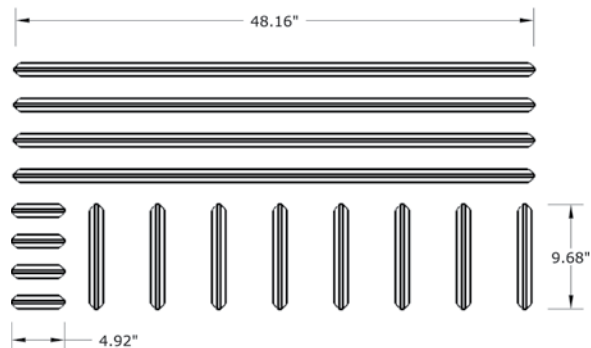

SDL BARS SIMULATED DIVIDED LITES

ACSDM/S1368L08C 8-LITE FOR 6'8" DOOR

3' 0" Door Width Only

ACCESSORY INFO

Pieces Per Set: 14

48 ⁵/₃₂" SDL Bars (2 pcs.)
 12 ⁵⁹/₆₄" SDL Bars (12 pcs.)

Matching Doors:

DRM/DRS13 | *Spec Page 217*

ACSDM/S1380L10C 10-LITE FOR 8'0" DOOR

3' 0" Door Width Only

ACCESSORY INFO

Pieces Per Set: 18

64 ⁵/₃₂" SDL Bars (2 pcs.)
 12 ⁵⁹/₆₄" SDL Bars (16 pcs.)

Matching Doors:

DRM/DRS1380 | *Spec Page 218*

ACSDM/S1368L09C 9-LITE FOR 6'8" DOOR

3' 0" Door Width Only

ACCESSORY INFO

Pieces Per Set: 16

48 ⁵/₃₂" SDL Bars (4 pcs.)
 9 ⁵/₇" SDL Bars (4 pcs.)
 4 ¹³/₁₄" SDL Bars (8 pcs.)

Matching Doors:

DRM/DRS13 | *Spec Page 217*