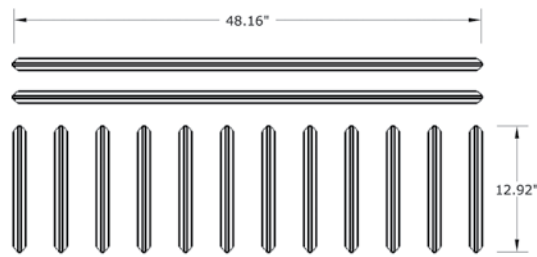

SDL BARS SIMULATED DIVIDED LITES

ACSDM/S1368L08C 8-LITE FOR 6'8" DOOR

3' 0" Door Width Only

ACCESSORY INFO

Pieces Per Set: 14

48 ⁵/₃₂" SDL Bars (2 pcs.)
 12 ⁵⁹/₆₄" SDL Bars (12 pcs.)

Matching Doors:

DRM/DRS13 | *Spec Page 217*

ACSDM/S1380L10C 10-LITE FOR 8'0" DOOR

3' 0" Door Width Only

ACCESSORY INFO

Pieces Per Set: 18

64 ⁵/₃₂" SDL Bars (2 pcs.)
 12 ⁵⁹/₆₄" SDL Bars (16 pcs.)

Matching Doors:

DRM/DRS1380 | *Spec Page 218*

ACSDM/S1368L09C 9-LITE FOR 6'8" DOOR

3' 0" Door Width Only

ACCESSORY INFO

Pieces Per Set: 16

48 ⁵/₃₂" SDL Bars (4 pcs.)
 9 ⁵/₇" SDL Bars (4 pcs.)
 4 ¹³/₁₄" SDL Bars (8 pcs.)

Matching Doors:

DRM/DRS13 | *Spec Page 217*